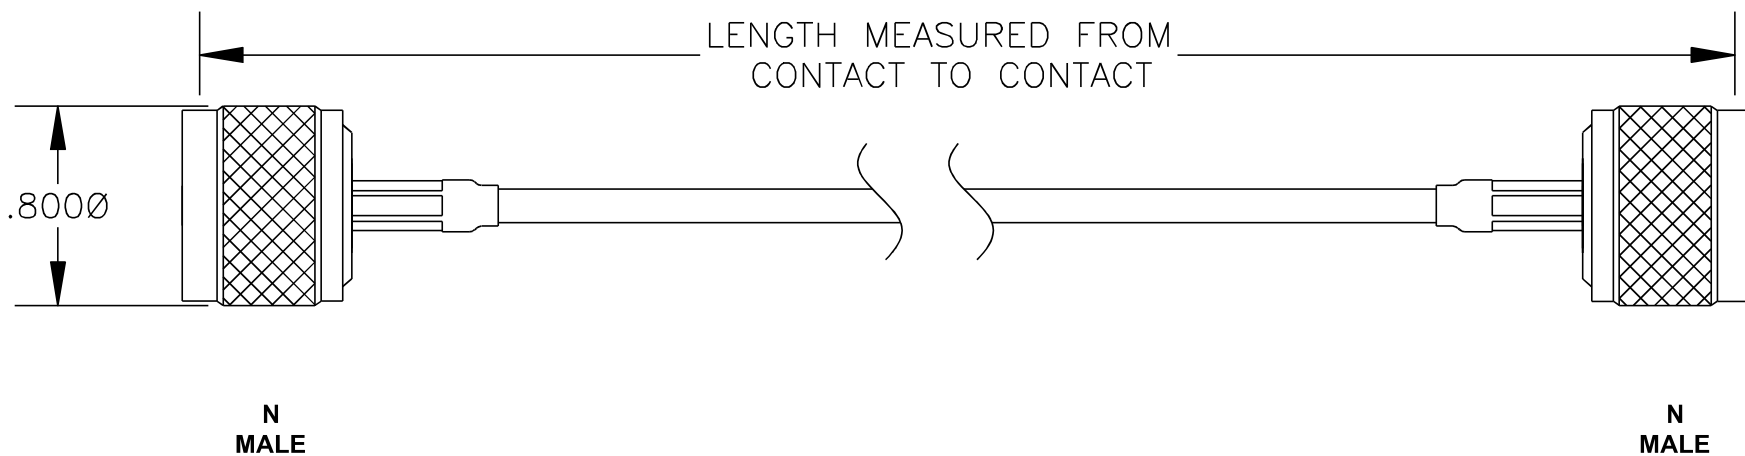

COMPONENTS	IMPEDANCE
N MALE	50 OHM
N MALE	50 OHM
RG316/U	50 OHM

Standard Lengths	
-30	30CM
-60	60CM
-90	90CM
-120	120CM
-150	150CM
-XX	Custom Length centimeters

superbat

Shenzhen Superbat Electronics Co., Ltd.

RF Cable Assemblies

DWG TITLE:

AC-N01SP-N01SP-316

DES.

CABLE ASSEMBLY, RG316/U, N MALE
TO N MALE

Notes:

1. Unless otherwise specified all dimensions are nominal
2. All specifications are subject to change without notice at any time.
3. Dimensions are in inches.
4. Length tolerance is $\pm 1.5\%$ or $\pm 0.96\text{cm}$, whichever is greater.