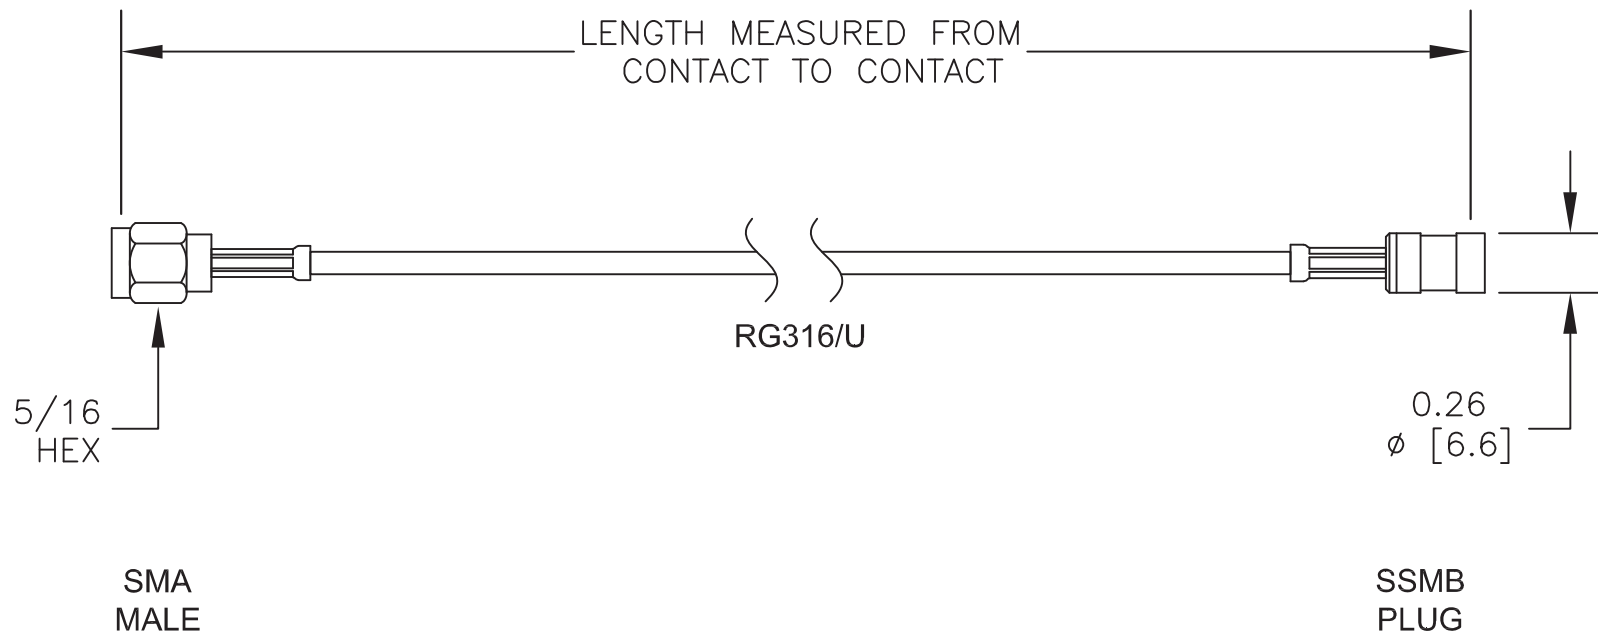

Standard Lengths	
-30	30CM
-60	60CM
-90	90CM
-120	120CM
-150	150CM
-XX	Custom Length centimeters

superbat

Shenzhen Superbat Electronics Co., Ltd.

TEL: 86-755-25614980

Mail box: info@superbatrf.com

Web site: <http://www.superbatrf.com/>

Address:

7th Floor Comprehensive Building, Jiang Hao Technology

Industrial Park, Ji hua Rd, ShenZhen, GD, China 518129

RF Cable Assemblies

DWG TITLE:

AC-S01SP-S05SP-316

Notes:

1. Unless otherwise specified all dimensions are nominal
2. All specifications are subject to change without notice at any time.
3. Dimensions are in inches.
4. Length tolerance is $\pm 1.5\%$ or $\pm 0.96\text{cm}$, whichever is greater.