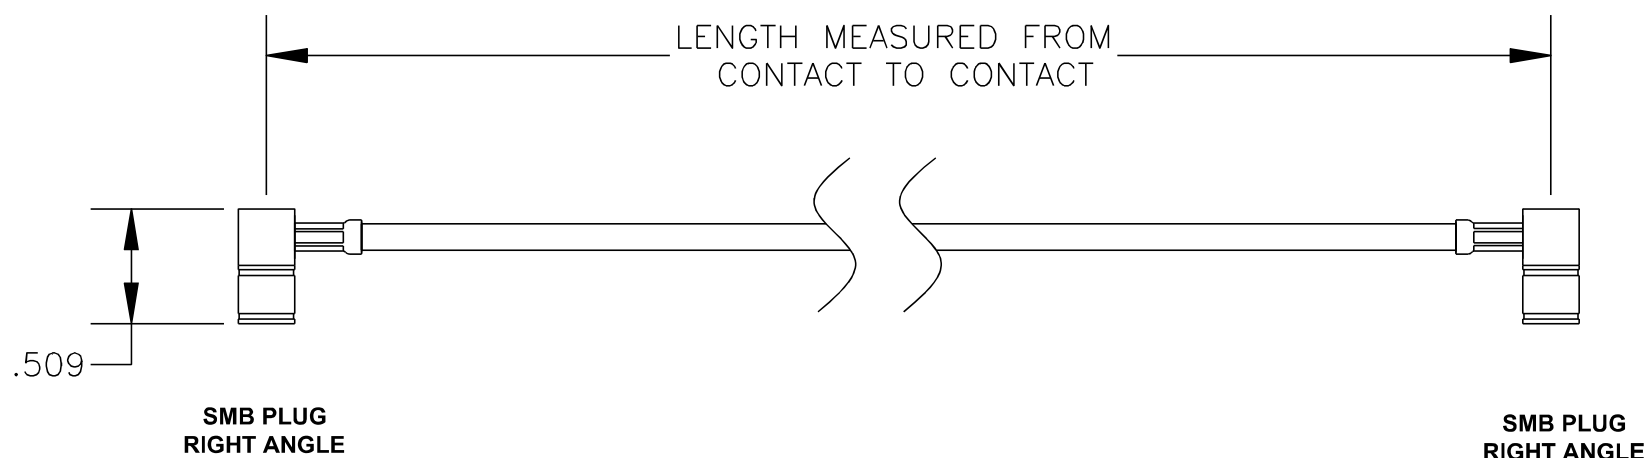

COMPONENTS	IMPEDANCE
SMB PLUG RIGHT ANGLE	50 OHM
SMB PLUG RIGHT ANGLE	50 OHM
RG178B/U	50 OHM

Standard Lengths	
-15	15CM
-20	20CM
-30	30CM
-50	50CM
-100	100CM
-XX	Custom Length centimeters

superbat
Shenzhen Superbat Electronics Co., Ltd.

RF Cable Assemblies

DWG TITLE:

AC-S05RA-S05RA-178-15

DES.

CABLE ASSEMBLY, RG178B/U, SMB PLUG RIGHT ANGLE TO SMB PLUG RIGHT ANGLE

Notes:

1. Unless otherwise specified all dimensions are nominal
2. All specifications are subject to change without notice at any time.
3. Dimensions are in inches.
4. Length tolerance is $\pm 1.5\%$ or $\pm 0.96\text{cm}$, whichever is greater.