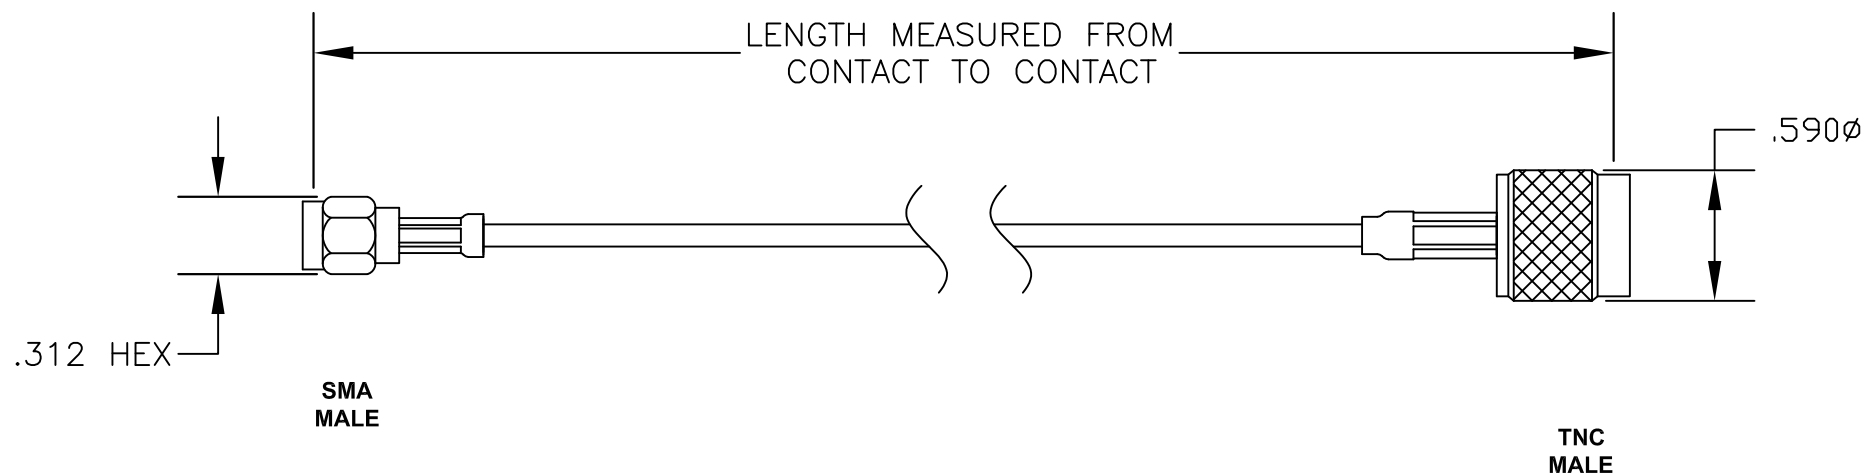

COMPONENTS	IMPEDANCE
SMA MALE	50 OHM
TNC MALE	50 OHM
RG316/U	50 OHM

Standard Lengths	
-30	30CM
-60	60CM
-90	90CM
-120	120CM
-150	150CM
-XX	Custom Length centimeters

superbat

Shenzhen Superbat Electronics Co., Ltd.

RF Cable Assemblies

DWG TITLE:
AC-S01SP-T01SP-316

DES. CABLE ASSEMBLY, RG316/U, SMA MALE
TO TNC MALE

Notes:

1. Unless otherwise specified all dimensions are nominal
2. All specifications are subject to change without notice at any time.
3. Dimensions are in inches.
4. Length tolerance is $\pm 1.5\%$ or $\pm 0.96\text{cm}$, whichever is greater.