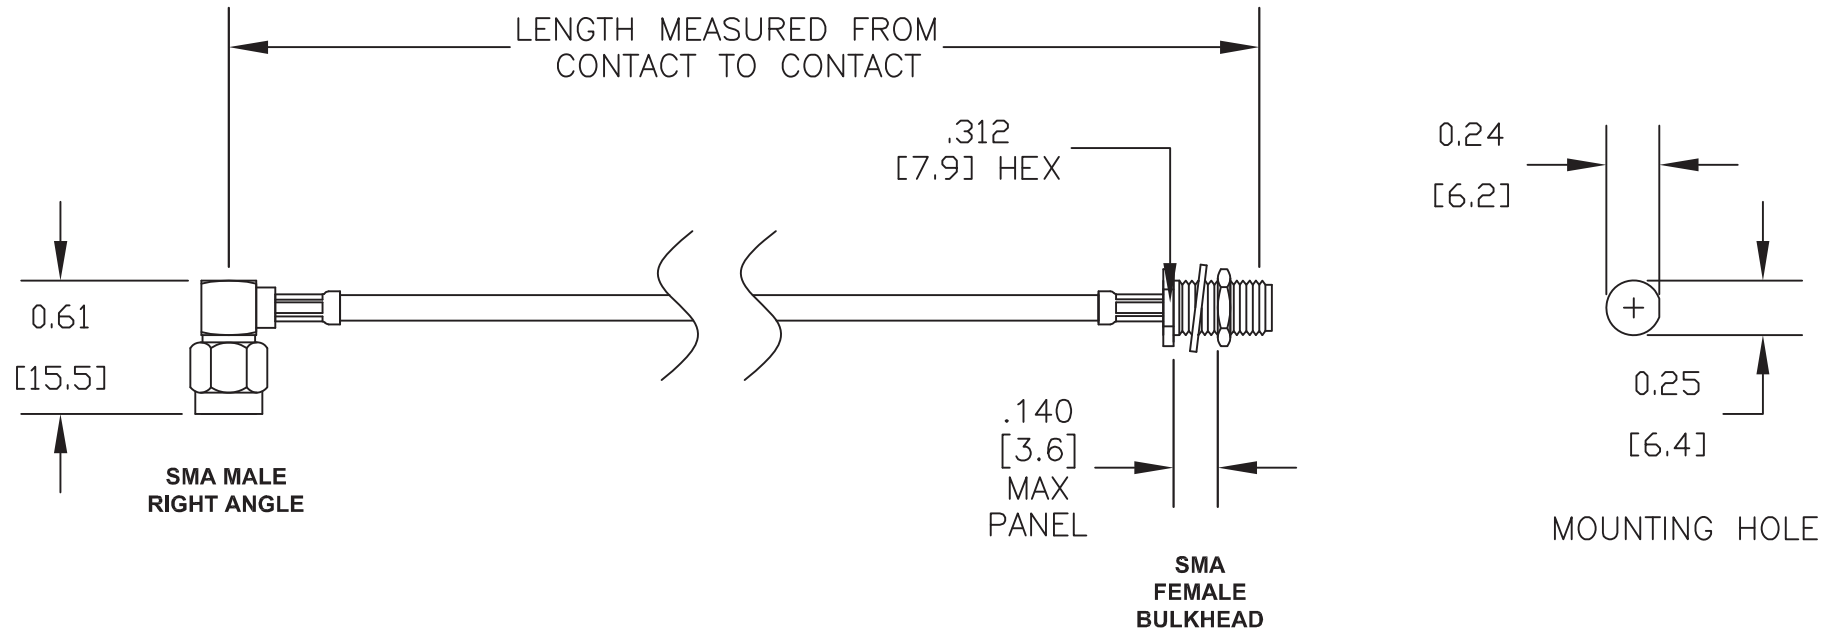

Standard Lengths	
-30	30CM
-60	60CM
-90	90CM
-120	120CM
-150	150CM
-XX	Custom Length centimeters

superbat

Shenzhen Superbat Electronics Co., Ltd.

TEL: 86-755-25614980

Mail box: info@superbatrf.com

Web site: <http://www.superbatrf.com/>

Address:

7th Floor Comprehensive Building, Jiang Hao Technology

Industrial Park, Ji hua Rd, ShenZhen, GD, China 518129

RF Cable Assemblies

DWG TITLE:

AC-S01BH-S01RA-316

Notes:

1. Unless otherwise specified all dimensions are nominal
2. All specifications are subject to change without notice at any time.
3. Dimensions are in inches.
4. Length tolerance is $\pm 1.5\%$ or $\pm 0.96\text{cm}$, whichever is greater.