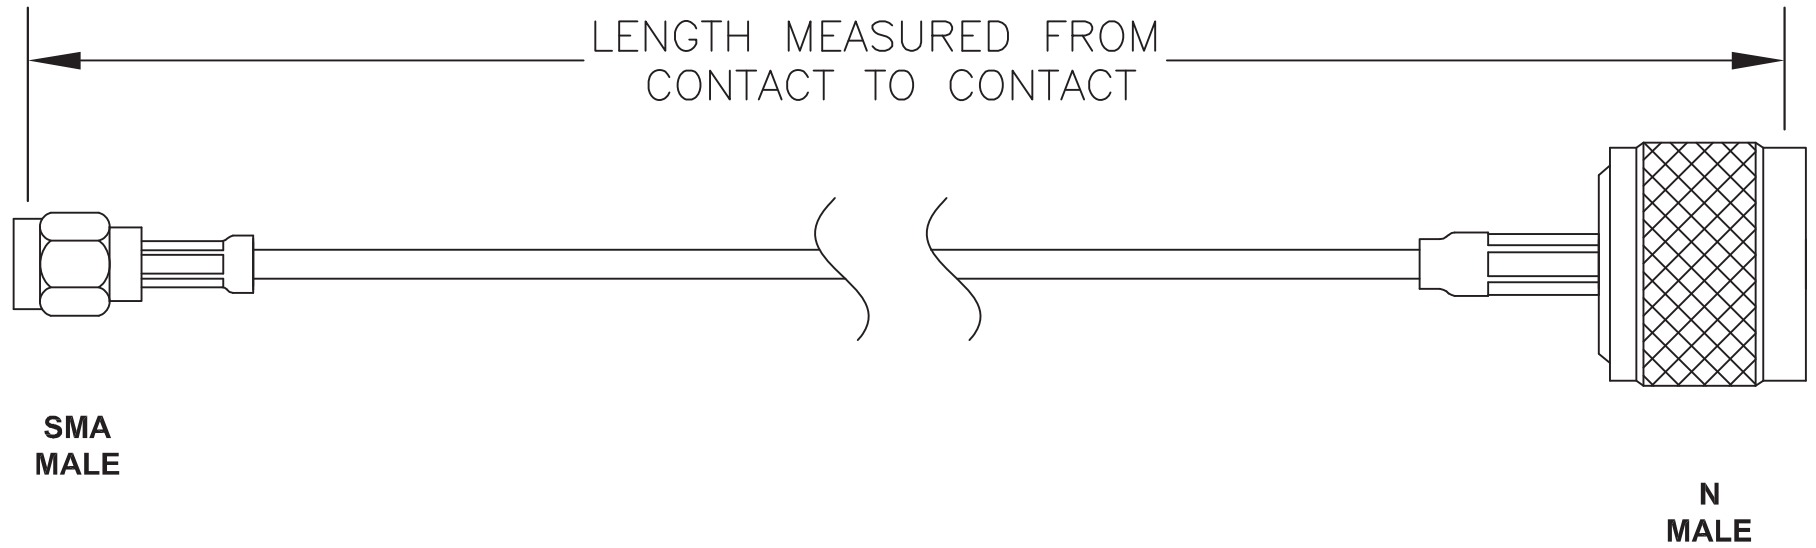

Standard Lengths	
-30	30CM
-60	60CM
-90	90CM
-120	120CM
-150	150CM
-XX	Custom Length centimeters

superbat

Shenzhen Superbat Electronics Co., Ltd.

TEL: 86-755-25614980

Mail box: info@superbatrf.com

Web site: <http://www.superbatrf.com/>

Address:

7th Floor Comprehensive Building, Jiang Hao Technology
Industrial Park, Ji hua Rd, ShenZhen, GD, China 518129

RF Cable Assemblies

DWG TITLE:

AC-N01SP-S01SP-316

Notes:

1. Unless otherwise specified all dimensions are nominal
2. All specifications are subject to change without notice at any time.
3. Dimensions are in inches.
4. Length tolerance is $\pm 1.5\%$ or $\pm 0.96\text{cm}$, whichever is greater.