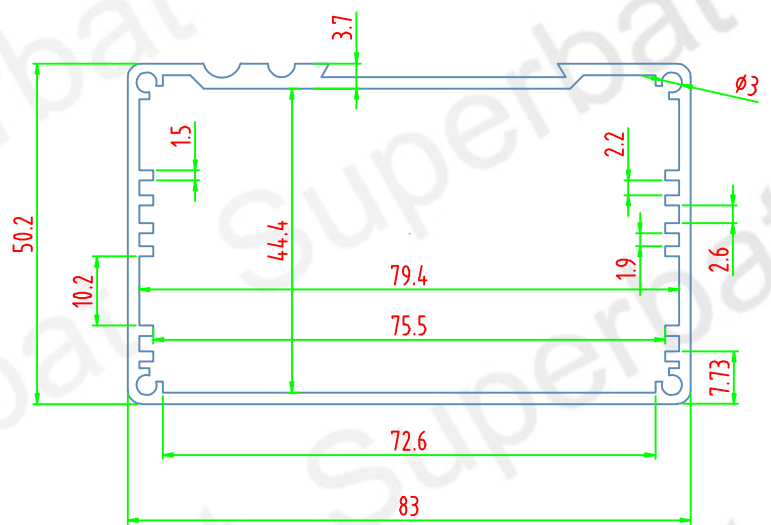

1 2 3 4 5 6

D
C
B
A

D
C
B
A

ALL DIMENSIONS IN MM SECTION A—A
3D CAD MASTER PART NAME:

Draw up	Verify	Scale 1:1	Filename	Date 2012/03/04	Unit:MM
Email: Paypal@rfsupplier.com			LE-BOXLV-0196		
Company Website: www.rfsupplier.com		TEL 8613923809471	Drawing	Qinxianfeng	
 Shenzhen Superbat Electronics Co.,Ltd			A module cable	Page 1	Open up 1/1

1 2 3 4 5 6