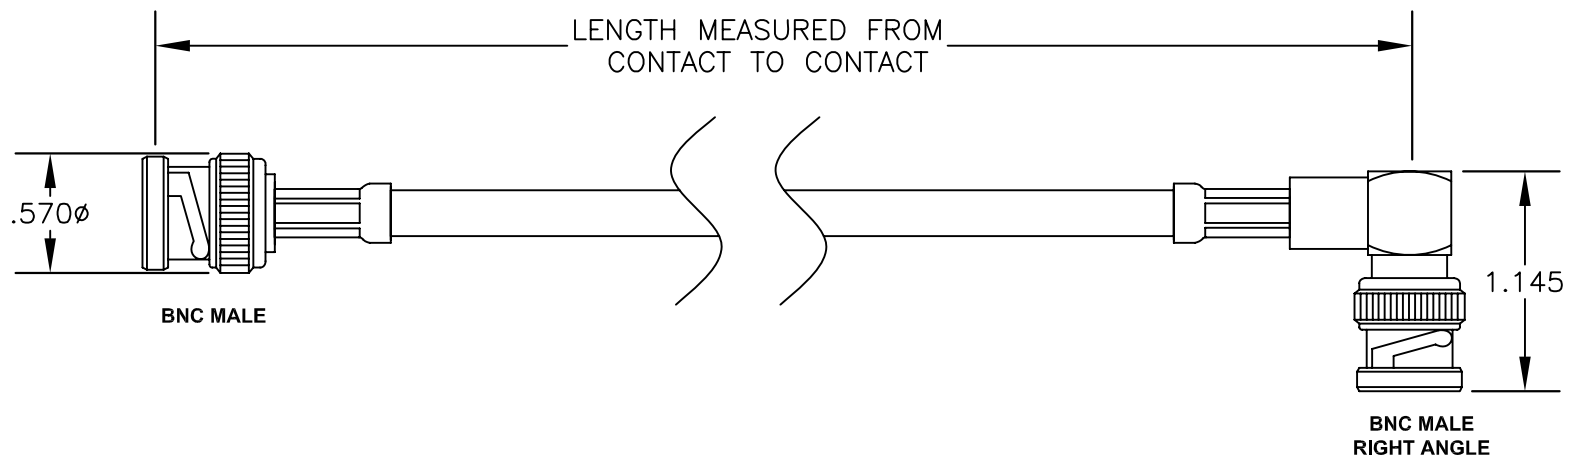

COMPONENTS	IMPEDANCE
BNC MALE	50 OHM
BNC MALE RIGHT ANGLE	50 OHM
RG58CU	50 OHM

Standard Lengths	
-30	30CM
-60	60CM
-90	90CM
-120	120CM
-150	150CM
-XX	Custom Length centimeters

superbat

Shenzhen Superbat Electronics Co., Ltd.

RF Cable Assemblies

DWG TITLE:

AC-B01RA-B01SP-058-30

DES. CABLE ASSEMBLY, RG58C/U, BNC MALE TO BNC MALE RIGHT ANGLE

Notes:

1. Unless otherwise specified all dimensions are nominal
2. All specifications are subject to change without notice at any time.
3. Dimensions are in inches.
4. Length tolerance is $\pm 1.5\%$ or $\pm 0.96\text{cm}$, whichever is greater.