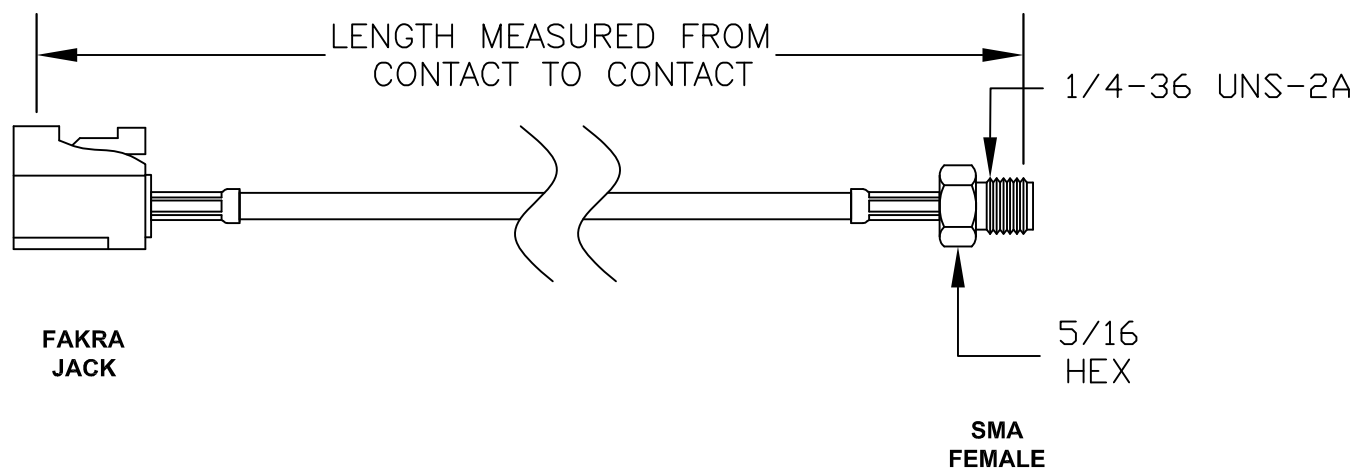

COMPONENTS	IMPEDANCE
FAKRA JACK	50 OHM
SMA FEMALE	50 OHM
RG316/U	50 OHM

Standard Lengths	
-30	30CM
-60	60CM
-90	90CM
-120	120CM
-150	150CM
-XX	Custom Length centimeters

### Part Configurator

1. Replace Y with code.
2. Replace XX with length in inches.

CODING	JACK	COLOR	APPLICATION
A		BLACK	RADIO WITH PHANTOM SUPPLY
B		WHITE	RADIO WITHOUT PHANTOM SUPPLY
C		BLUE	GPS: TELEMATICS OR NAVIGATION
D		BORDEAUX	GSM: CELLULAR PHONE
H		VIOLET	GPS: TELEMATICS AND NAVIGATION
I		BEIGE	BLUETOOTH
K		CURRY	RADIO WITH IF OUTPUT (ANTENNA DIVERSITY)
Z		WATER BLUE	NEUTRAL CODING

RF Cable Assemblies

DWG TITLE:  
**AC-F03ASJ-S01SJ-316**

DES. FAKRA JACK TO SMA FEMALE, RG316/U COAX

#### Notes:

1. Unless otherwise specified all dimensions are nominal
2. All specifications are subject to change without notice at any time.
3. Dimensions are in inches.
4. Length tolerance is  $\pm 1.5\%$  or  $\pm 0.96\text{cm}$ , whichever is greater.