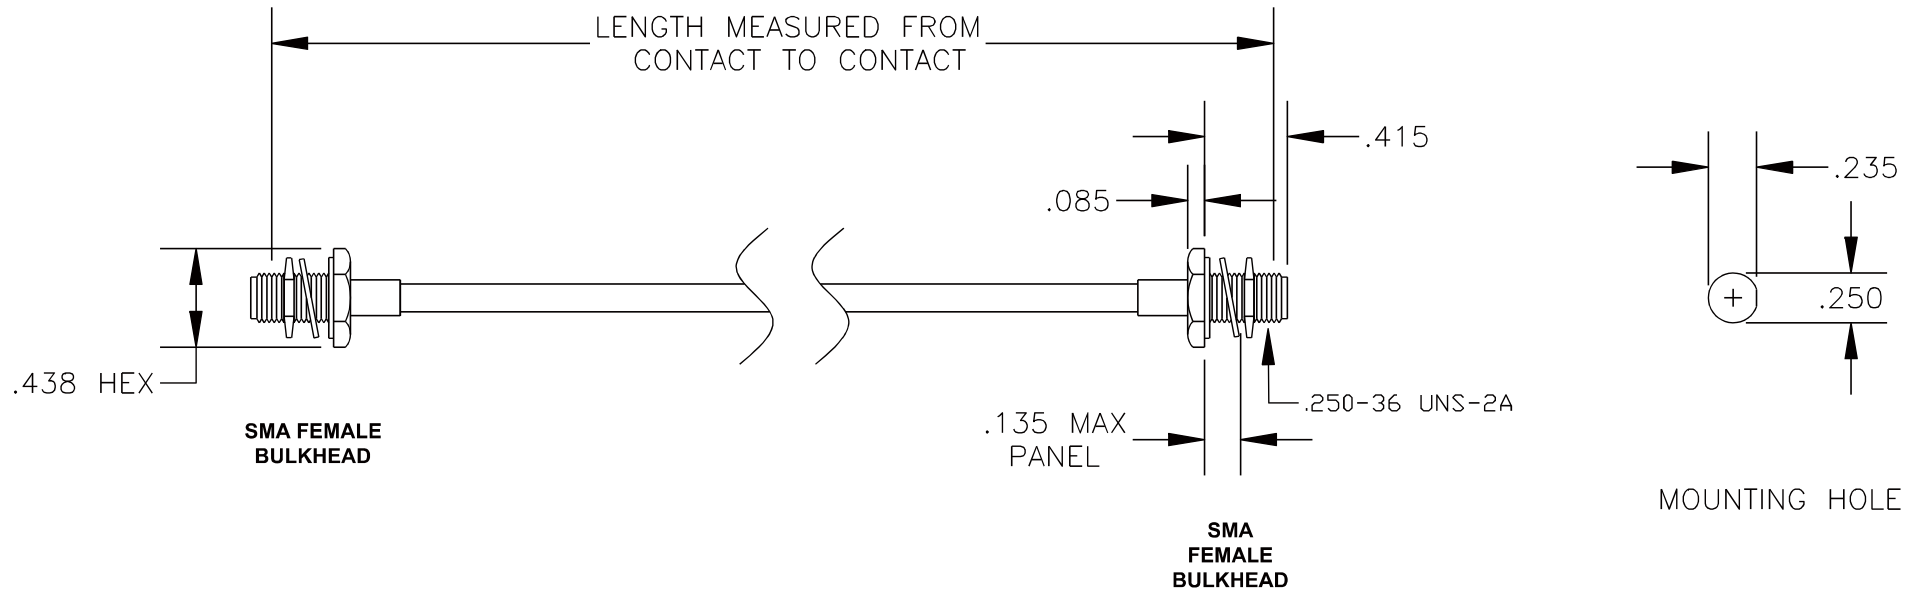

COMPONENTS	IMPEDANCE
SMA FEMALE BULKHEAD	50 OHM
SMA FEMALE BULKHEAD	50 OHM
RG402/U	50 OHM

Standard Lengths	
-30	30CM
-60	60CM
-90	90CM
-120	120CM
-150	150CM
-XX	Custom Length centimeters

**superbat**

Shenzhen Superbat Electronics Co., Ltd.

RF Cable Assemblies

DWG TITLE:

**AC-S01BH-S01BH-S14**

DES. CABLE ASSEMBLY, RG402/U, SMA FEMALE BULKHEAD TO SMA FEMALE BULKHEAD

Notes:

1. Unless otherwise specified all dimensions are nominal
2. All specifications are subject to change without notice at any time.
3. Dimensions are in inches.
4. Length tolerance is  $\pm 1.5\%$  or  $\pm 0.96\text{cm}$ , whichever is greater.