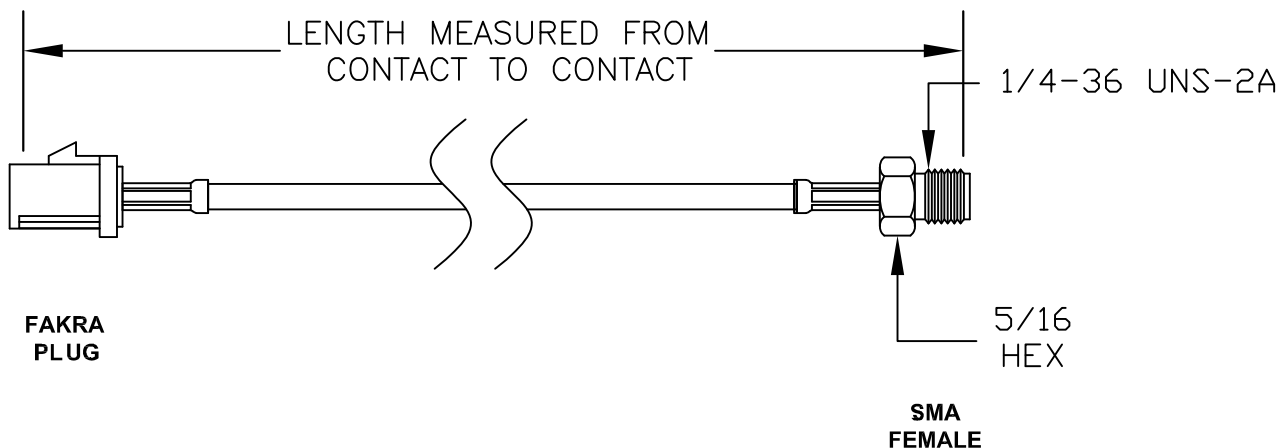

COMPONENTS	IMPEDANCE
FAKRA PLUG	50 OHM
SMA FEMALE	50 OHM
RG316/U	50 OHM

Standard Lengths	
-30	30CM
-60	60CM
-90	90CM
-120	120CM
-150	150CM
-XX	Custom Length centimeters

Part Configurator

1. Replace Y with code.
2. Replace XX with length in inches.

CODING	PLUG	COLOR	APPLICATION
A		BLACK	RADIO WITH PHANTOM SUPPLY
B		WHITE	RADIO WITHOUT PHANTOM SUPPLY
C		BLUE	GPS: TELEMATICS OR NAVIGATION
D		BORDEAUX	GSM: CELLULAR PHONE
H		VIOLET	GPS: TELEMATICS AND NAVIGATION
I		BEIGE	BLUETOOTH
K		CURRY	RADIO WITH IF OUTPUT (ANTENNA DIVERSITY)
Z		WATER BLUE	NEUTRAL CODING

superbat
Shenzhen Superbat Electronics Co., Ltd.

TEL: 86-755-25614980

Mail box: info@superbatrf.com

Web site: <http://www.superbatrf.com/>

Address:

7th Floor Comprehensive Building, Jiang Hao Technology Industrial Park, Ji hua Rd, ShenZhen, GD, China 518129

RF Cable Assemblies

DWG TITLE:

AC-F03ISP-S01SJ-316

DES. FAKRA PLUG TO SMA FEMALE, RG316/U COAX

Notes:

1. Unless otherwise specified all dimensions are nominal
2. All specifications are subject to change without notice at any time.
3. Dimensions are in inches.
4. Length tolerance is $\pm 1.5\%$ or $\pm 0.96\text{cm}$, whichever is greater.