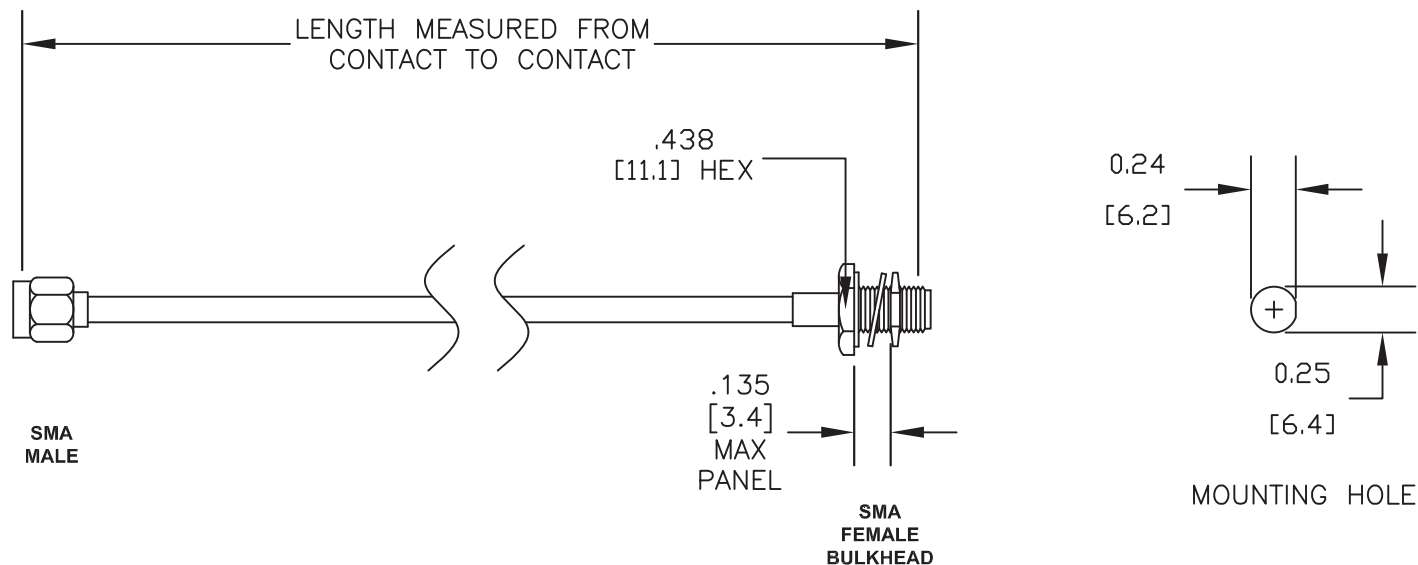

### Standard Lengths

-30	30CM
-60	60CM
-90	90CM
-120	120CM
-150	150CM
-XX	Custom Length centimeters

**superbat**  
Shenzhen Superbat Electronics Co., Ltd.

TEL: 86-755-25614980

Mail box: [info@superbatrf.com](mailto:info@superbatrf.com)

Web site: <http://www.superbatrf.com>

Address:

7th Floor Comprehensive Building, Jiang Hao Technology Industrial Park, Ji hua Rd, ShenZhen, GD, China 518129

RF Cable Assemblies

DWG TITLE:

**AC-S01BH-S01SP-S14**

Notes:

1. Unless otherwise specified all dimensions are nominal
2. All specifications are subject to change without notice at any time.
3. Dimensions are in inches.
4. Length tolerance is  $\pm 1.5\%$  or  $\pm 0.96\text{cm}$ , whichever is greater.