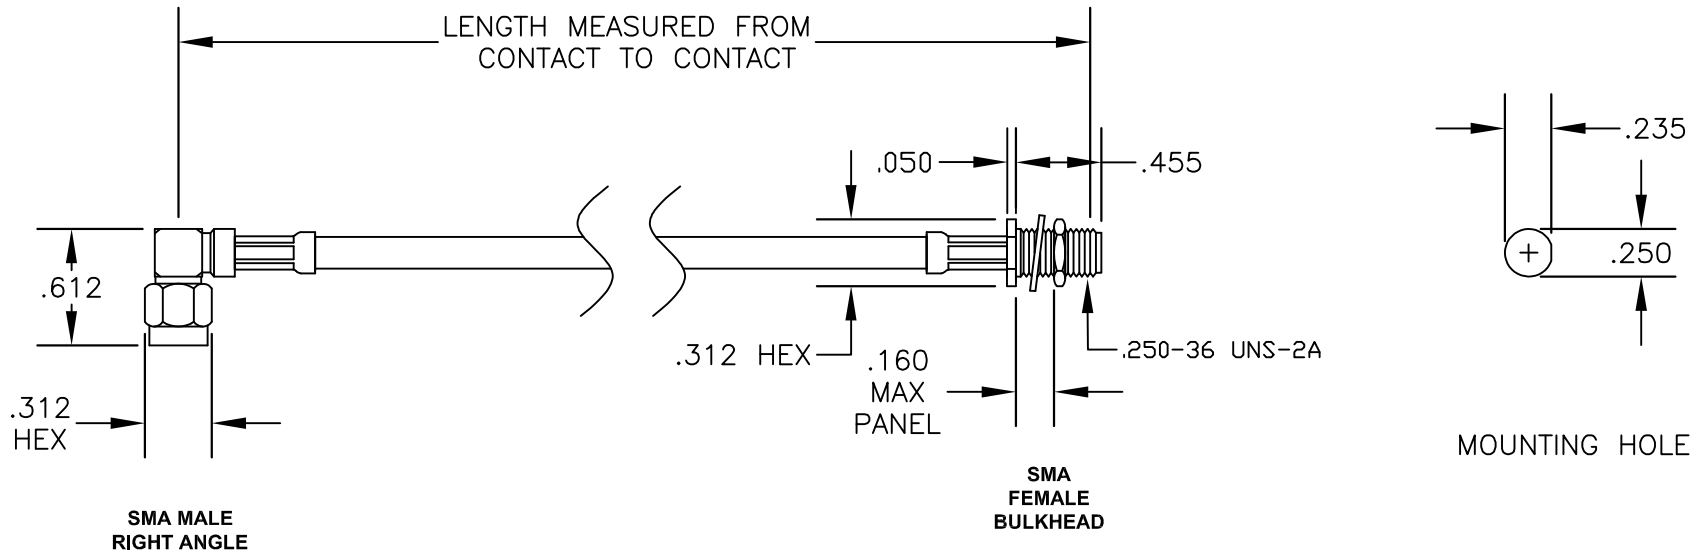

COMPONENTS	IMPEDANCE
SMA MALE RIGHT ANGLE	50 OHM
SMA FEMALE BULKHEAD	50 OHM
RG58C/U	50 OHM

Standard Lengths	
-30	30CM
-60	60CM
-90	90CM
-120	120CM
-150	150CM
-XX	Custom Length centimeters

superbat

Shenzhen Superbat Electronics Co., Ltd.

RF Cable Assemblies

DWG TITLE:
AC-S01BH-S01RA-058

DES. CABLE ASSEMBLY, RG58C/U, SMA MALE
RIGHT ANGLE TO SMA FEMALE BULKHEAD
(LEAD FREE)

Notes:

1. Unless otherwise specified all dimensions are nominal
2. All specifications are subject to change without notice at any time.
3. Dimensions are in inches.
4. Length tolerance is $\pm 1.5\%$ or $\pm 0.96\text{cm}$, whichever is greater.