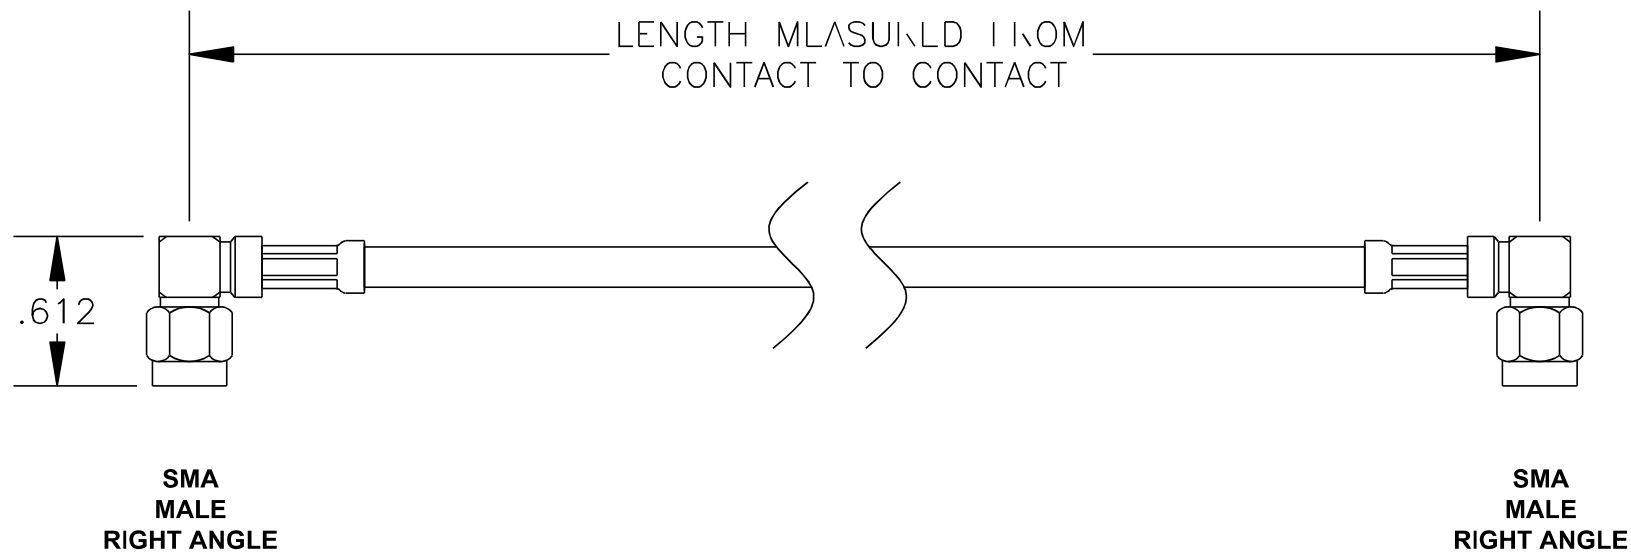

COMPONENTS	IMPEDANCE
SMA MALE RIGHT ANGLE	50 OHM
SMA MALE RIGHT ANGLE	50 OHM
RG58C/U	50 OHM

Standard Lengths	
-30	30CM
-60	60CM
-90	90CM
-120	120CM
-150	150CM
-XX	Custom Length centimeters

**superbat**

Shenzhen Superbat Electronics Co., Ltd.

RF Cable Assemblies

DWG TITLE:

**AC-S01RA-S01RA-058**

DES.

CABLE ASSEMBLY, RG58C/U, SMA MALE RIGHT ANGLE TO SMA MALE RIGHT ANGLE

**Notes:**

1. Unless otherwise specified all dimensions are nominal
2. All specifications are subject to change without notice at any time.
3. Dimensions are in inches.
4. Length tolerance is  $\pm 1.5\%$  or  $\pm 0.96\text{cm}$ , whichever is greater.