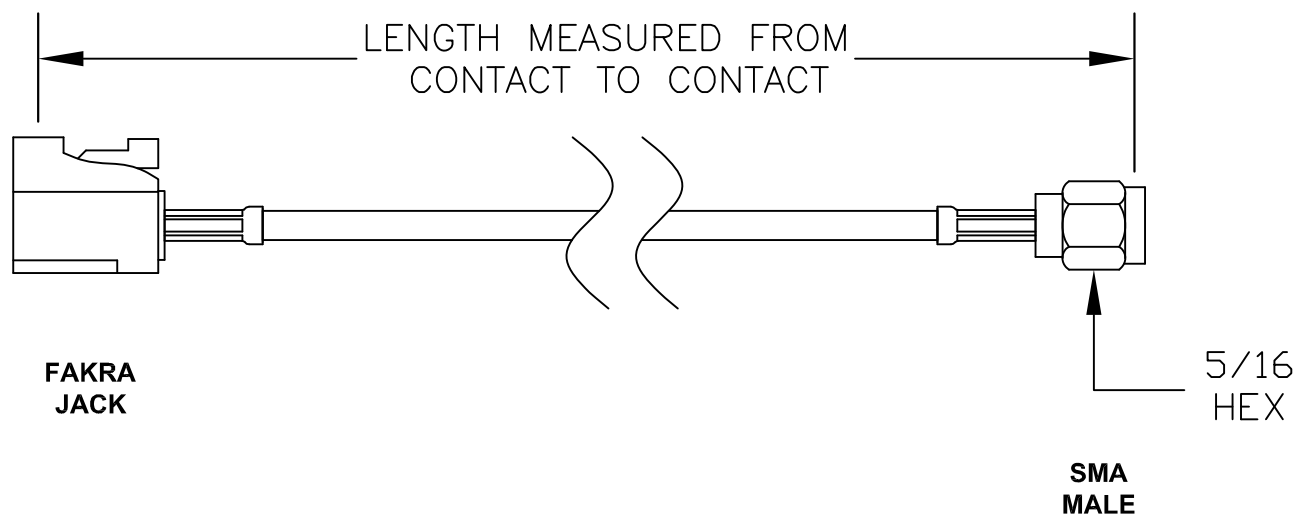

COMPONENTS	IMPEDANCE
FAKRA JACK	50 OHM
SMA MALE	50 OHM
RG316/U	50 OHM

Standard Lengths	
-30	30CM
-60	60CM
-90	90CM
-120	120CM
-150	150CM
-XX	Custom Length centimeters

Part Configurator

1. Replace Y with code.
2. Replace XX with length in inches.

CODING	JACK	COLOR	APPLICATION
A		BLACK	RADIO WITH PHANTOM SUPPLY
B		WHITE	RADIO WITHOUT PHANTOM SUPPLY
C		BLUE	GPS: TELEMATICS OR NAVIGATION
D		BORDEAUX	GSM: CELLULAR PHONE
H		VIOLET	GPS: TELEMATICS AND NAVIGATION
I		BEIGE	BLUETOOTH
K		CURRY	RADIO WITH IF OUTPUT (ANTENNA DIVERSITY)
Z		WATER BLUE	NEUTRAL CODING

Shenzhen Superbat Electronics Co., Ltd.

TEL: 86-755-25614980

Mail box: info@superbatrf.com

Web site: <http://www.superbatrf.com/>

Address:

7th Floor Comprehensive Building, Jiang Hao Technology Industrial Park, Ji hua Rd, ShenZhen, GD, China 518129

RF Cable Assemblies

DWG TITLE:
AC-F03ZSJ-S01SP-316

DES. FAKRA JACK TO SMA MALE, RG316/U COAX

Notes:

1. Unless otherwise specified all dimensions are nominal
2. All specifications are subject to change without notice at any time.
3. Dimensions are in inches.
4. Length tolerance is $\pm 1.5\%$ or $\pm 0.96\text{cm}$, whichever is greater.