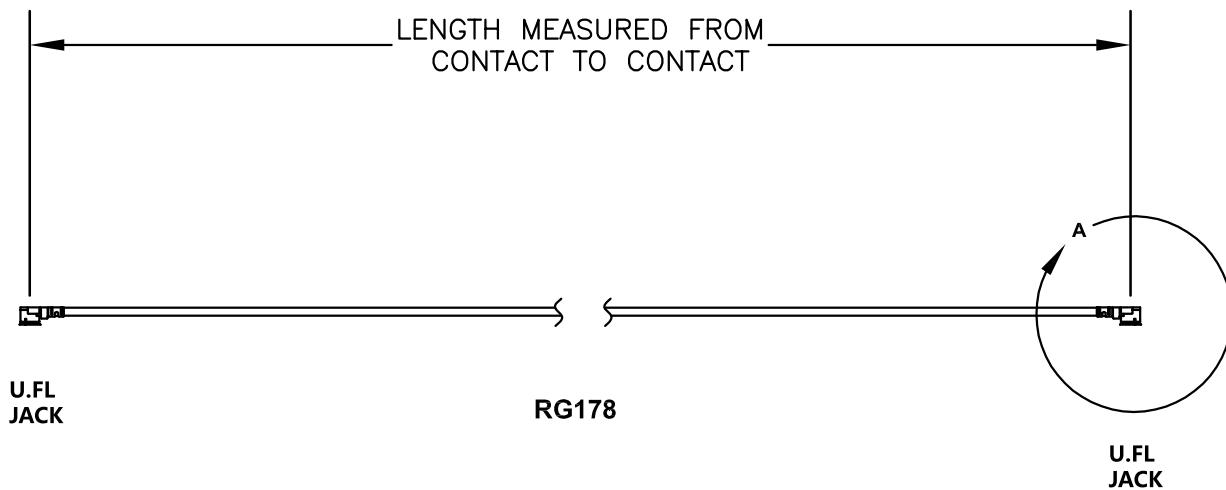

Standard Lengths	
-15	15CM
-20	20CM
-30	30CM
-50	50CM
-100	100CM
-XX	Custom Length centimeters

superbat
Shenzhen Superbat Electronics Co., Ltd.

TEL: 86-755-25614980

Mail box: info@superbatrf.com

Web site: <http://www.superbatrf.com>

Address:

7th Floor Comprehensive Building, Jiang Hao Technology Industrial Park, Ji hua Rd, ShenZhen, GD, China 518129

RF Cable Assemblies

DWG TITLE:

AC-U04RJ-U04RJ-178-15

Notes:

1. Unless otherwise specified all dimensions are nominal
2. All specifications are subject to change without notice at any time.
3. Dimensions are in inches.
4. Length tolerance is $\pm 1.5\%$ or $\pm 0.96\text{cm}$, whichever is greater.