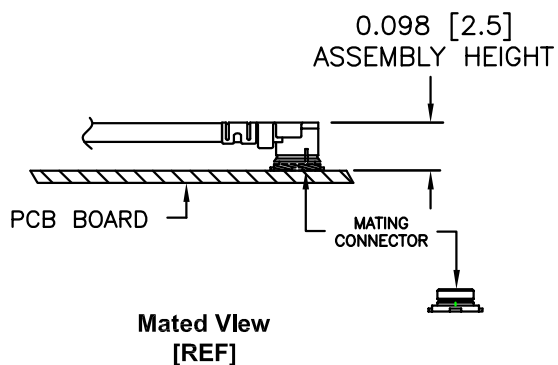

Standard Lengths	
-15	15CM
-20	20CM
-30	30CM
-50	50CM
-100	100CM
-XX	Custom Length centimeters

superbat
Shenzhen Superbat Electronics Co., Ltd.

TEL: 86-755-25614980

Mail box: info@superbatrf.com

Web site: <http://www.superbatrf.com>

Address:

7th Floor Comprehensive Building, Jiang Hao Technology Industrial Park, Ji hua Rd, ShenZhen, GD, China 518129

RF Cable Assemblies

DWG TITLE:

AC-U04RJ-U04RJ-178-15

Notes:

1. Unless otherwise specified all dimensions are nominal
2. All specifications are subject to change without notice at any time.
3. Dimensions are in inches.
4. Length tolerance is $\pm 1.5\%$ or $\pm 0.96\text{cm}$, whichever is greater.