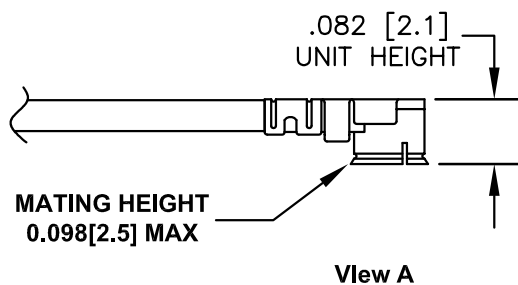

Standard Lengths	
-15	15CM
-20	20CM
-30	30CM
-50	50CM
-100	100CM
-XX	Custom Length centimeters

superbat
Shenzhen Superbat Electronics Co., Ltd.

TEL: 86-755-25614980

Mail box: info@superbatrf.com

Web site: <http://www.superbatrf.com>

Address:

7th Floor Comprehensive Building, Jiang Hao Technology Industrial Park, Ji hua Rd, ShenZhen, GD, China 518129

RF Cable Assemblies

DWG TITLE:

AC-U04RJ-U04RJ-178-15

Notes:

1. Unless otherwise specified all dimensions are nominal
2. All specifications are subject to change without notice at any time.
3. Dimensions are in inches.
4. Length tolerance is $\pm 1.5\%$ or $\pm 0.96\text{cm}$, whichever is greater.