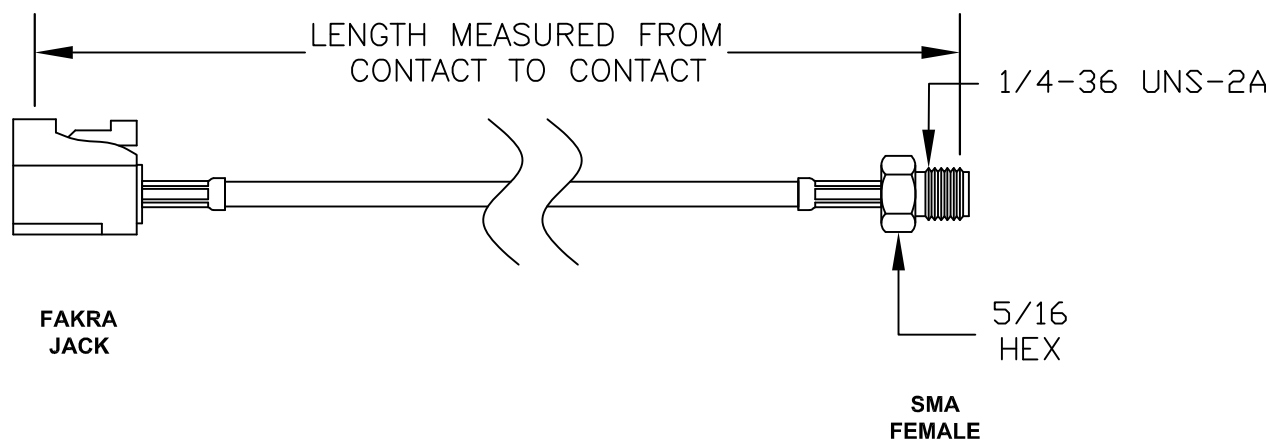

COMPONENTS	IMPEDANCE
FAKRA JACK	50 OHM
SMA FEMALE	50 OHM
RG316/U	50 OHM

Standard Lengths	
-30	30CM
-60	60CM
-90	90CM
-120	120CM
-150	150CM
-XX	Custom Length centimeters

Part Configurator

1. Replace Y with code.
2. Replace XX with length in inches.

CODING	JACK	COLOR	APPLICATION
A		BLACK	RADIO WITH PHANTOM SUPPLY
B		WHITE	RADIO WITHOUT PHANTOM SUPPLY
C		BLUE	GPS: TELEMATICS OR NAVIGATION
D		BORDEAUX	GSM: CELLULAR PHONE
H		VIOLET	GPS: TELEMATICS AND NAVIGATION
I		BEIGE	BLUETOOTH
K		CURRY	RADIO WITH IF OUTPUT (ANTENNA DIVERSITY)
Z		WATER BLUE	NEUTRAL CODING

superbat
Shenzhen Superbat Electronics Co., Ltd.

TEL: 86-755-25614980

Mail box: info@superbatrf.com

Web site: <http://www.superbatrf.com/>

Address:

7th Floor Comprehensive Building, Jiang Hao Technology Industrial Park, Ji hua Rd, ShenZhen, GD, China 518129

RF Cable Assemblies

DWG TITLE:
AC-F03HSJ-S01SJ-316

DES. FAKRA JACK TO SMA FEMALE, RG316/U COAX

Notes:

1. Unless otherwise specified all dimensions are nominal
2. All specifications are subject to change without notice at any time.
3. Dimensions are in inches.
4. Length tolerance is $\pm 1.5\%$ or $\pm 0.96\text{cm}$, whichever is greater.