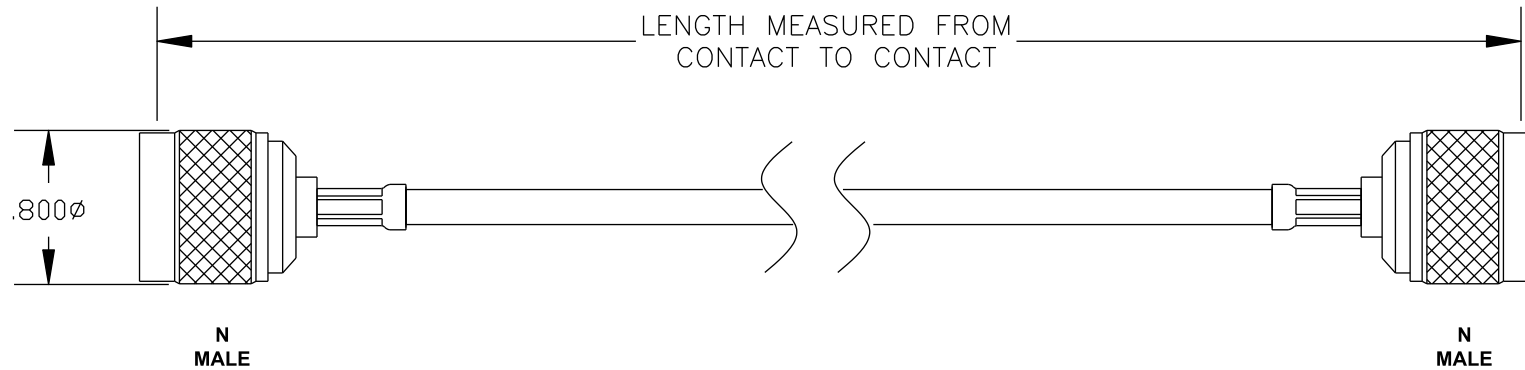

COMPONENTS	IMPEDANCE
N MALE	50 OHM
N MALE	50 OHM
RG58C/U	50 OHM

Standard Lengths	
-30	30CM
-60	60CM
-90	90CM
-120	120CM
-150	150CM
-XX	Custom Length centimeters

superbat

Shenzhen Superbat Electronics Co., Ltd.

RF Cable Assemblies

DWG TITLE:

AC-N01SP-N01SP-058

DES.

CABLE ASSEMBLY, RG58C/U, N MALE
TO N MALE (LEAD FREE)

Notes:

1. Unless otherwise specified all dimensions are nominal
2. All specifications are subject to change without notice at any time.
3. Dimensions are in inches.
4. Length tolerance is $\pm 1.5\%$ or $\pm 0.96\text{cm}$, whichever is greater.