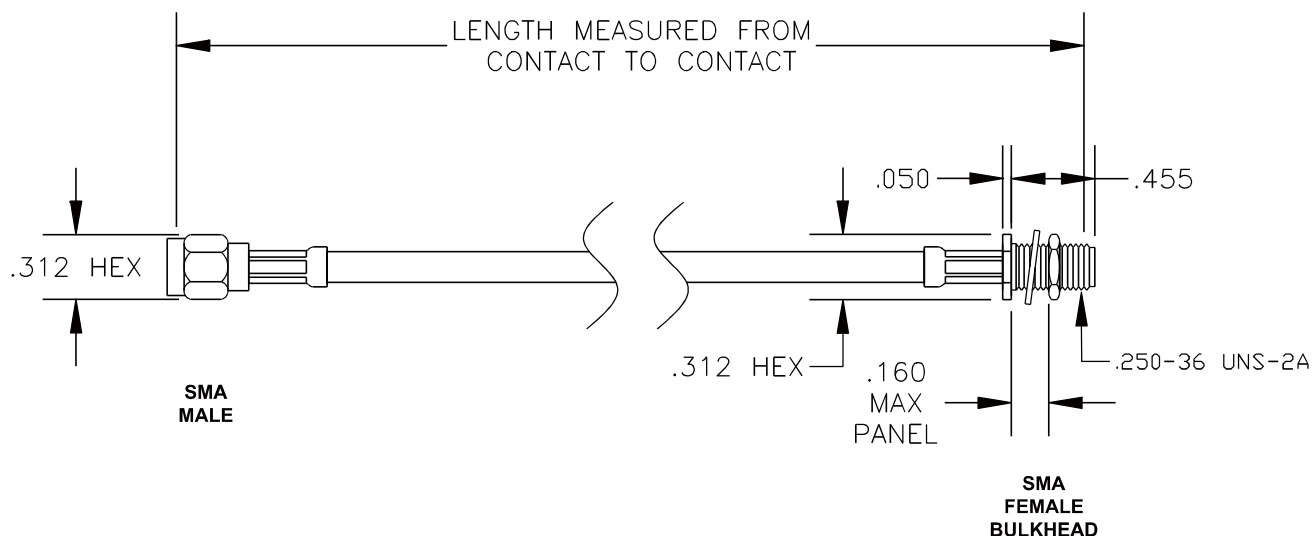

COMPONENTS	IMPEDANCE
SMA MALE	50 OHM
SMA FEMALE BULKHEAD	50 OHM
RG400/U	50 OHM

Standard Lengths	
-30	30CM
-60	60CM
-90	90CM
-120	120CM
-150	150CM
-XX	Custom Length centimeters

superbat
Shenzhen Superbat Electronics Co., Ltd.

RF Cable Assemblies

DWG TITLE:
AC-S01BH-S01SP-400

DES. CABLE ASSEMBLY, RG400/U, SMA MALE TO SMA FEMALE BULKHEAD

Notes:

1. Unless otherwise specified all dimensions are nominal
2. All specifications are subject to change without notice at any time.
3. Dimensions are in inches.
4. Length tolerance is $\pm 1.5\%$ or $\pm 0.96\text{cm}$, whichever is greater.