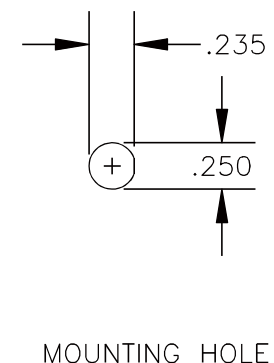

COMPONENTS	IMPEDANCE
SMA MALE	50 OHM
SMA FEMALE BULKHEAD	50 OHM
RG400/U	50 OHM

Standard Lengths	
-30	30CM
-60	60CM
-90	90CM
-120	120CM
-150	150CM
-XX	Custom Length centimeters

superbat
Shenzhen Superbat Electronics Co., Ltd.

RF Cable Assemblies

DWG TITLE:
AC-S01BH-S01SP-400

DES. CABLE ASSEMBLY, RG400/U, SMA MALE TO SMA FEMALE BULKHEAD

Notes:

1. Unless otherwise specified all dimensions are nominal
2. All specifications are subject to change without notice at any time.
3. Dimensions are in inches.
4. Length tolerance is $\pm 1.5\%$ or $\pm 0.96\text{cm}$, whichever is greater.