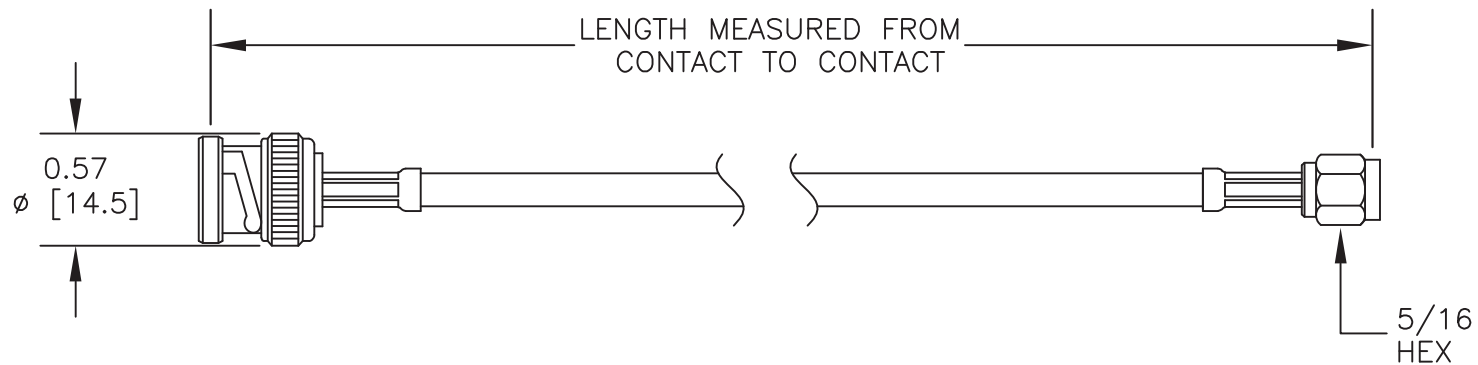

Standard Lengths	
-30	30CM
-60	60CM
-90	90CM
-120	120CM
-150	150CM
-XX	Custom Length centimeters

BNC MALE

SMA MALE

superbat

Shenzhen Superbat Electronics Co., Ltd.

TEL: 86-755-25614980

Mail box: info@superbatrf.com

Web site: <http://www.superbatrf.com>

Address:

7th Floor Comprehensive Building, Jiang Hao Technology

Industrial Park, Ji hua Rd, ShenZhen, GD, China 518129

RF Cable Assemblies

DWG TITLE:

AC-B01SP-S01SP-K19

Notes:

1. Unless otherwise specified all dimensions are nominal
2. All specifications are subject to change without notice at any time.
3. Dimensions are in inches.
4. Length tolerance is $\pm 1.5\%$ or $\pm 0.96\text{cm}$, whichever is greater.