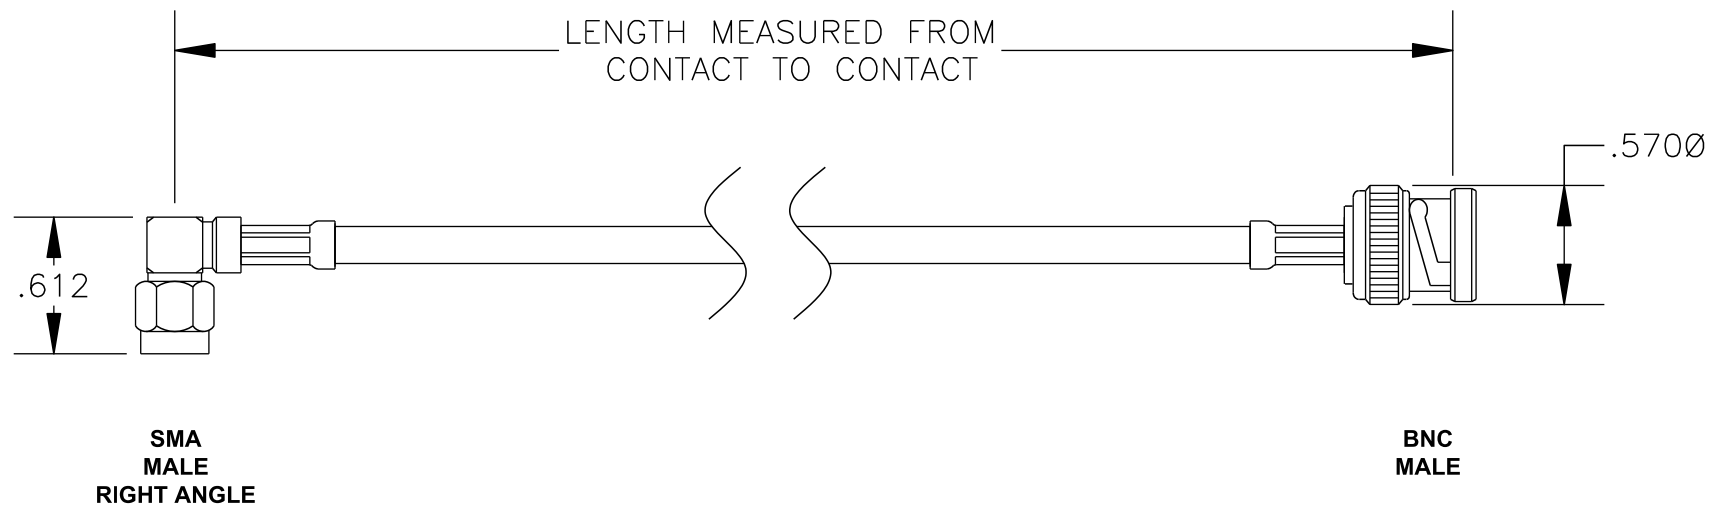

COMPONENTS	IMPEDANCE
SMA MALE RIGHT ANGLE	50 OHM
BNC MALE	50 OHM
RG58C/U	50 OHM

Standard Lengths	
-30	30CM
-60	60CM
-90	90CM
-120	120CM
-150	150CM
-XX	Custom Length centimeters

superbat

Shenzhen Superbat Electronics Co., Ltd.

RF Cable Assemblies

DWG TITLE:

AC-B01SP-S01RA-058

DES.

CABLE ASSEMBLY, RG58C/U, SMA MALE RIGHT ANGLE TO BNC MALE

Notes:

1. Unless otherwise specified all dimensions are nominal
2. All specifications are subject to change without notice at any time.
3. Dimensions are in inches.
4. Length tolerance is $\pm 1.5\%$ or $\pm 0.96\text{cm}$, whichever is greater.