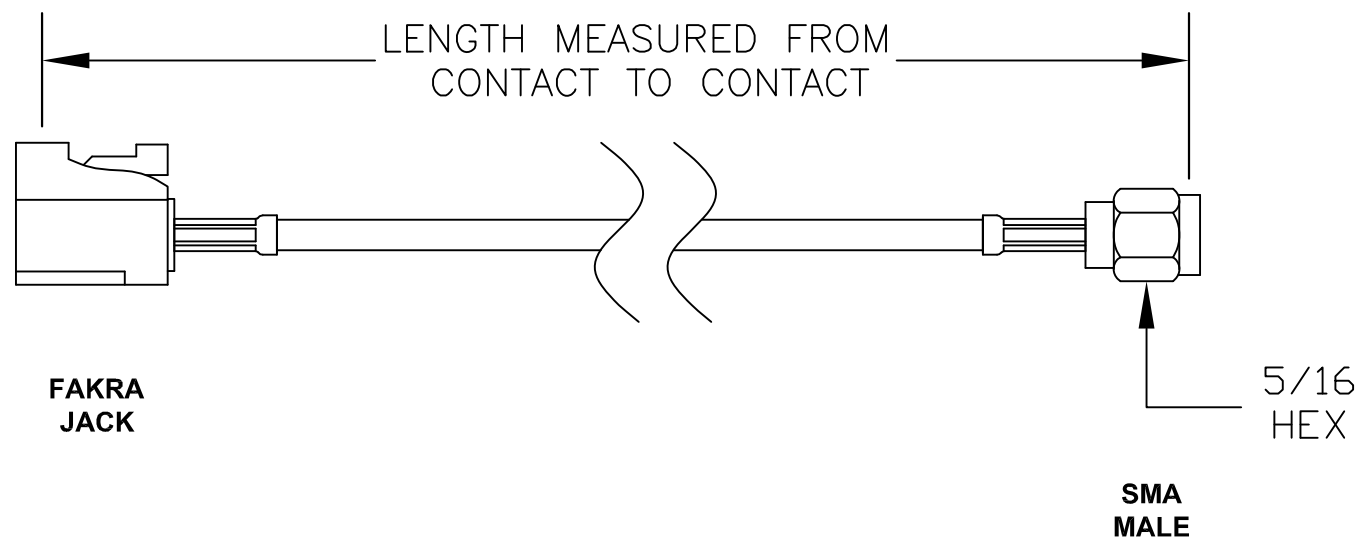

COMPONENTS	IMPEDANCE
FAKRA JACK	50 OHM
SMA MALE	50 OHM
RG316/U	50 OHM

Standard Lengths	
-30	30CM
-60	60CM
-90	90CM
-120	120CM
-150	150CM
-XX	Custom Length centimeters

Part Configurator

1. Replace Y with code.
2. Replace XX with length in inches.

CODING	JACK	COLOR	APPLICATION
A		BLACK	RADIO WITH PHANTOM SUPPLY
B		WHITE	RADIO WITHOUT PHANTOM SUPPLY
C		BLUE	GPS: TELEMATICS OR NAVIGATION
D		BORDEAUX	GSM: CELLULAR PHONE
H		VIOLET	GPS: TELEMATICS AND NAVIGATION
I		BEIGE	BLUETOOTH
K		CURRY	RADIO WITH IF OUTPUT (ANTENNA DIVERSITY)
Z		WATER BLUE	NEUTRAL CODING

Shenzhen Superbat Electronics Co., Ltd.

TEL: 86-755-25614980

Mail box: info@superbatrf.com

Web site: <http://www.superbatrf.com/>

Address:

7th Floor Comprehensive Building, Jiang Hao Technology Industrial Park, Ji hua Rd, ShenZhen, GD, China 518129

RF Cable Assemblies

DWG TITLE:
AC-F03ISJ-S01SP-316

DES. FAKRA JACK TO SMA MALE, RG316/U COAX

Notes:

1. Unless otherwise specified all dimensions are nominal
2. All specifications are subject to change without notice at any time.
3. Dimensions are in inches.
4. Length tolerance is $\pm 1.5\%$ or $\pm 0.96\text{cm}$, whichever is greater.