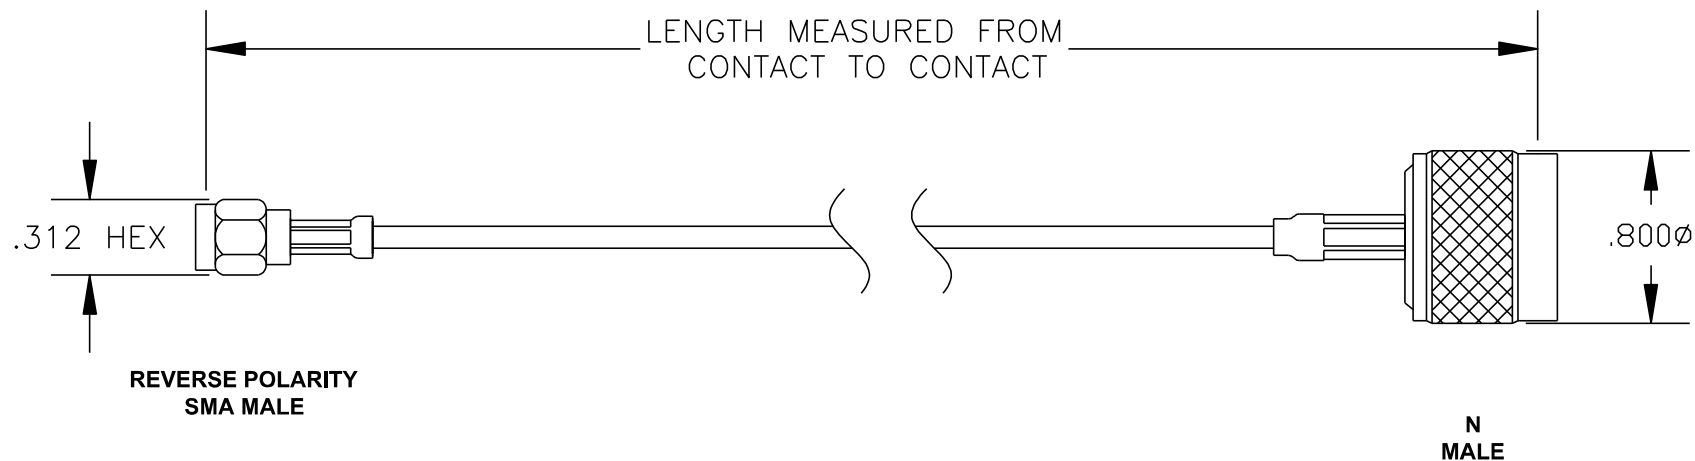

COMPONENTS	IMPEDANCE
REVERSE POLARITY SMA MALE	50 OHM
N MALE	50 OHM
RG178B/U	50 OHM

Standard Lengths	
-15	15CM
-20	20CM
-30	30CM
-50	50CM
-100	100CM
-XX	Custom Length centimeters

superbat

Shenzhen Superbat Electronics Co., Ltd.

RF Cable Assemblies

DWG TITLE:

AC-N01SP-S02SP-178-15

DES. CABLE ASSEMBLY, RG178B/U, REVERSE POLARITY SMA MALE TO N MALE

Notes:

1. Unless otherwise specified all dimensions are nominal
2. All specifications are subject to change without notice at any time.
3. Dimensions are in inches.
4. Length tolerance is $\pm 1.5\%$ or $\pm 0.96\text{cm}$, whichever is greater.