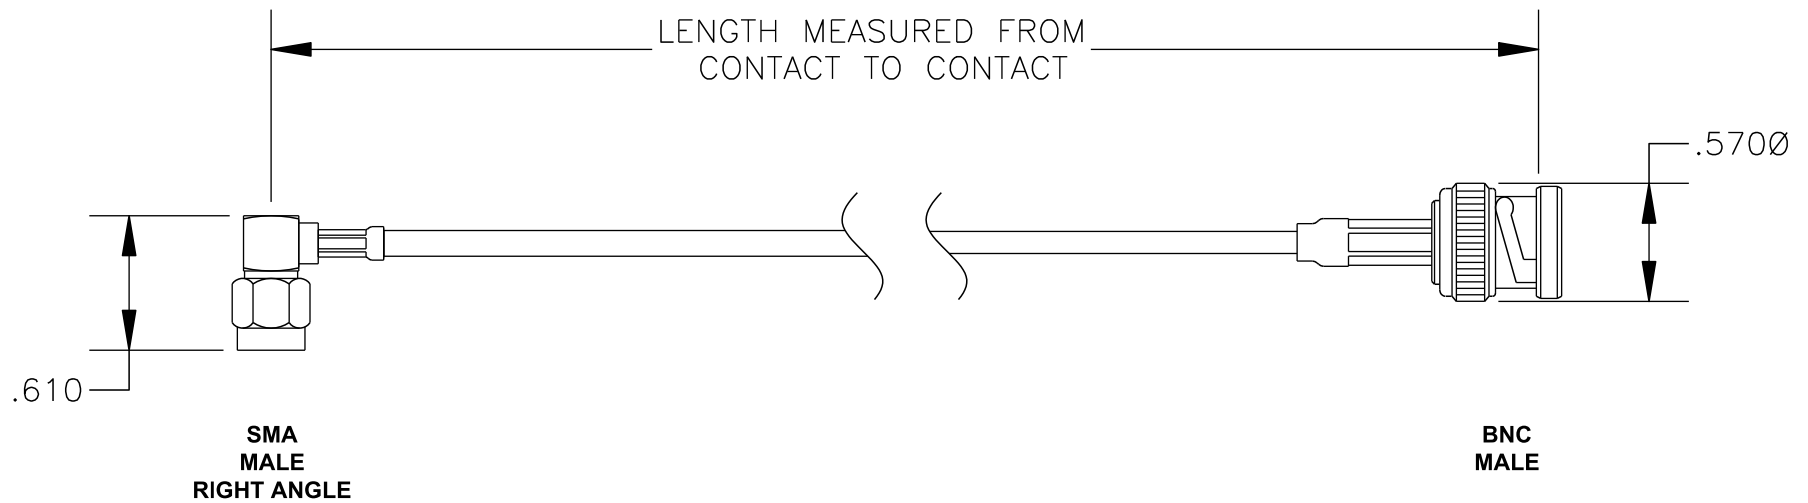

COMPONENTS	IMPEDANCE
SMA MALE RIGHT ANGLE	50 OHM
BNC MALE	50 OHM
RG316/U	50 OHM

Standard Lengths	
-30	30CM
-60	60CM
-90	90CM
-120	120CM
-150	150CM
-XX	Custom Length centimeters

superbat

Shenzhen Superbat Electronics Co., Ltd.

RF Cable Assemblies

DWG TITLE:

AC-B01SP-S01RA-316

DES.

CABLE ASSEMBLY, RG316/U, SMA MALE RIGHT ANGLE TO BNC MALE

Notes:

1. Unless otherwise specified all dimensions are nominal
2. All specifications are subject to change without notice at any time.
3. Dimensions are in inches.
4. Length tolerance is $\pm 1.5\%$ or $\pm 0.96\text{cm}$, whichever is greater.