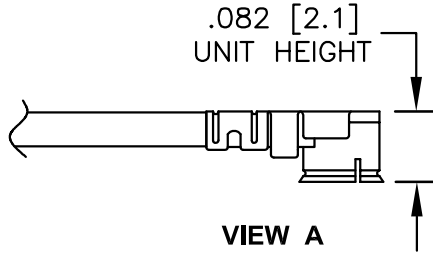

Standard Lengths	
-15	15CM
-20	20CM
-30	30CM
-50	50CM
-100	100CM
-XX	Custom Length centimeters

MOUNTING HOLE FOR SMA FEMALE BULKHEAD CONNECTOR

TEL: 86-755-25614980
 Mail box: info@superbatrf.com
 Web site: <http://www.superbatrf.com>

Address:
 7th Floor Comprehensive Building, Jiang Hao Technology Industrial Park, Ji hua Rd, ShenZhen, GD, China 518129
 RF Cable Assemblies

DWG TITLE:
AC-S01BH-U04RJ-F37-30

- Notes:
1. Unless otherwise specified all dimensions are nominal
 2. All specifications are subject to change without notice at any time.
 3. Dimensions are in inches.
 4. Length tolerance is $\pm 1.5\%$ or $\pm 0.96\text{cm}$, whichever is greater.