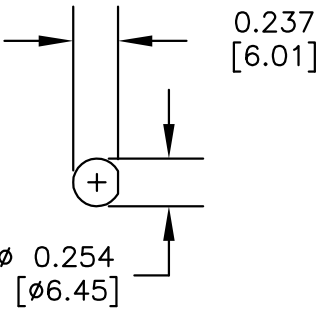

Standard Lengths	
-15	15CM
-20	20CM
-30	30CM
-50	50CM
-100	100CM
-XX	Custom Length centimeters

MOUNTING HOLE FOR SMA FEMALE BULKHEAD CONNECTOR

TEL: 86-755-25614980
 Mail box: info@superbatrf.com
 Web site: <http://www.superbatrf.com>

Address:
 7th Floor Comprehensive Building, Jiang Hao Technology Industrial Park, Ji hua Rd, ShenZhen, GD, China 518129
 RF Cable Assemblies

DWG TITLE:
AC-S01BH-U04RJ-F37-30

- Notes:
1. Unless otherwise specified all dimensions are nominal
 2. All specifications are subject to change without notice at any time.
 3. Dimensions are in inches.
 4. Length tolerance is $\pm 1.5\%$ or $\pm 0.96\text{cm}$, whichever is greater.