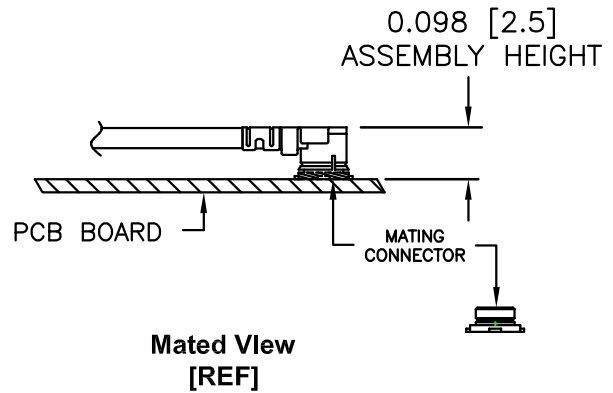

Standard Lengths	
-15	15CM
-20	20CM
-30	30CM
-50	50CM
-100	100CM
-XX	Custom Length centimeters

MOUNTING HOLE FOR SMA FEMALE BULKHEAD CONNECTOR

TEL: 86-755-25614980
 Mail box: info@superbatrf.com
 Web site: <http://www.superbatrf.com>

Address:
 7th Floor Comprehensive Building, Jiang Hao Technology Industrial Park, Ji hua Rd, ShenZhen, GD, China 518129
 RF Cable Assemblies

DWG TITLE:
AC-S01BH-U04RJ-F37-30

- Notes:
1. Unless otherwise specified all dimensions are nominal
 2. All specifications are subject to change without notice at any time.
 3. Dimensions are in inches.
 4. Length tolerance is $\pm 1.5\%$ or $\pm 0.96\text{cm}$, whichever is greater.