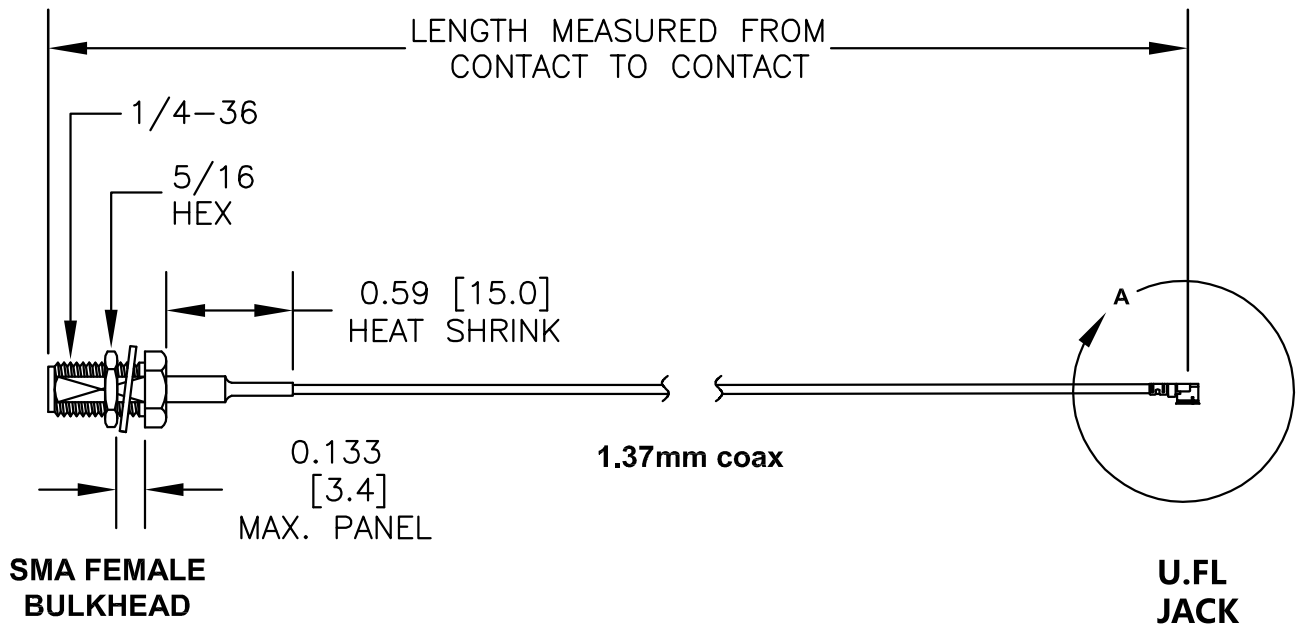

Standard Lengths	
-15	15CM
-20	20CM
-30	30CM
-50	50CM
-100	100CM
-XX	Custom Length centimeters

MOUNTING HOLE FOR SMA FEMALE BULKHEAD CONNECTOR

TEL: 86-755-25614980
 Mail box: info@superbatrf.com
 Web site: <http://www.superbatrf.com>

Address:
 7th Floor Comprehensive Building, Jiang Hao Technology Industrial Park, Ji hua Rd, ShenZhen, GD, China 518129
 RF Cable Assemblies

DWG TITLE:
AC-S01BH-U04RJ-F37-30

- Notes:
1. Unless otherwise specified all dimensions are nominal
 2. All specifications are subject to change without notice at any time.
 3. Dimensions are in inches.
 4. Length tolerance is $\pm 1.5\%$ or $\pm 0.96\text{cm}$, whichever is greater.