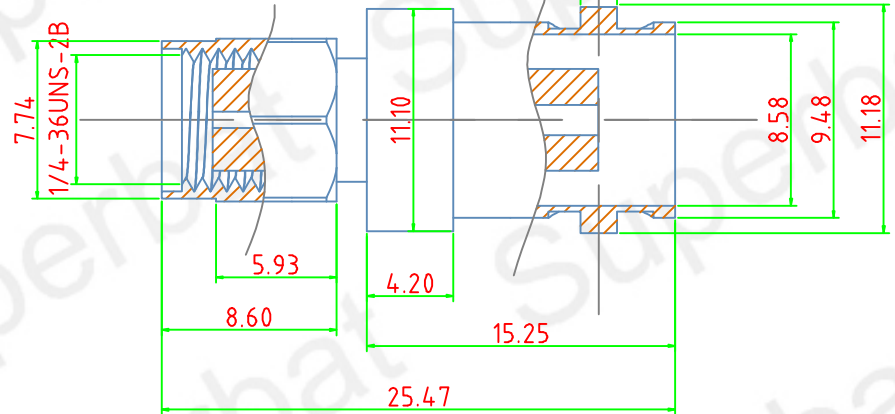

A

B

ALL DIMENSIONS IN MM
3D CAD MASTER PART NAME:

Draw up	Verify	Scale 1:1	Filename	Date 2012/03/04	Unit:MM
Email: Paypal@rfsupplier.com			AD-B01SJ-S02SP-41BS00		
Company Website: www.rfsupplier.com		TEL 8613923809471	Drawing	Qinxianfeng	
Shenzhen Superbat Electronics Co.,Ltd			A module cable	Page 1	Open up 1/1