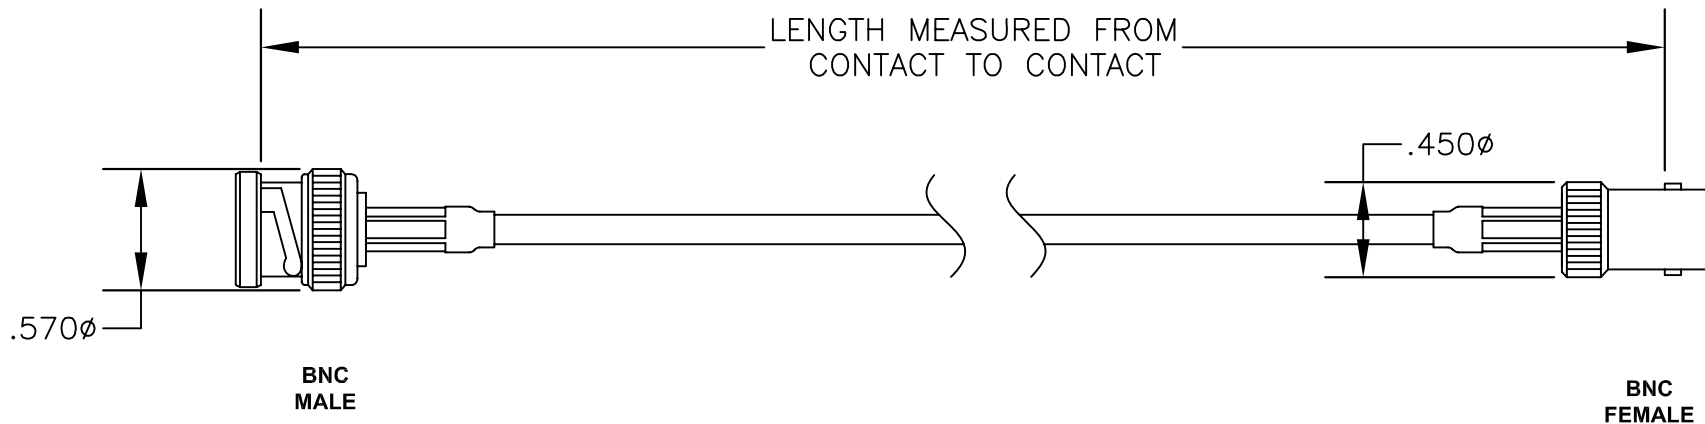

COMPONENTS	IMPEDANCE
BNC MALE	50 OHM
BNC FEMALE	50 OHM
RG316/U	50 OHM

Standard Lengths	
-30	30CM
-60	60CM
-90	90CM
-120	120CM
-150	150CM
-XX	Custom Length centimeters

superbat

Shenzhen Superbat Electronics Co., Ltd.

RF Cable Assemblies

DWG TITLE:

AC-B01SJ-B01SP-316

DES.

CABLE ASSEMBLY, RG316/U, BNC MALE TO BNC FEMALE

Notes:

1. Unless otherwise specified all dimensions are nominal
2. All specifications are subject to change without notice at any time.
3. Dimensions are in inches.
4. Length tolerance is $\pm 1.5\%$ or $\pm 0.96\text{cm}$, whichever is greater.