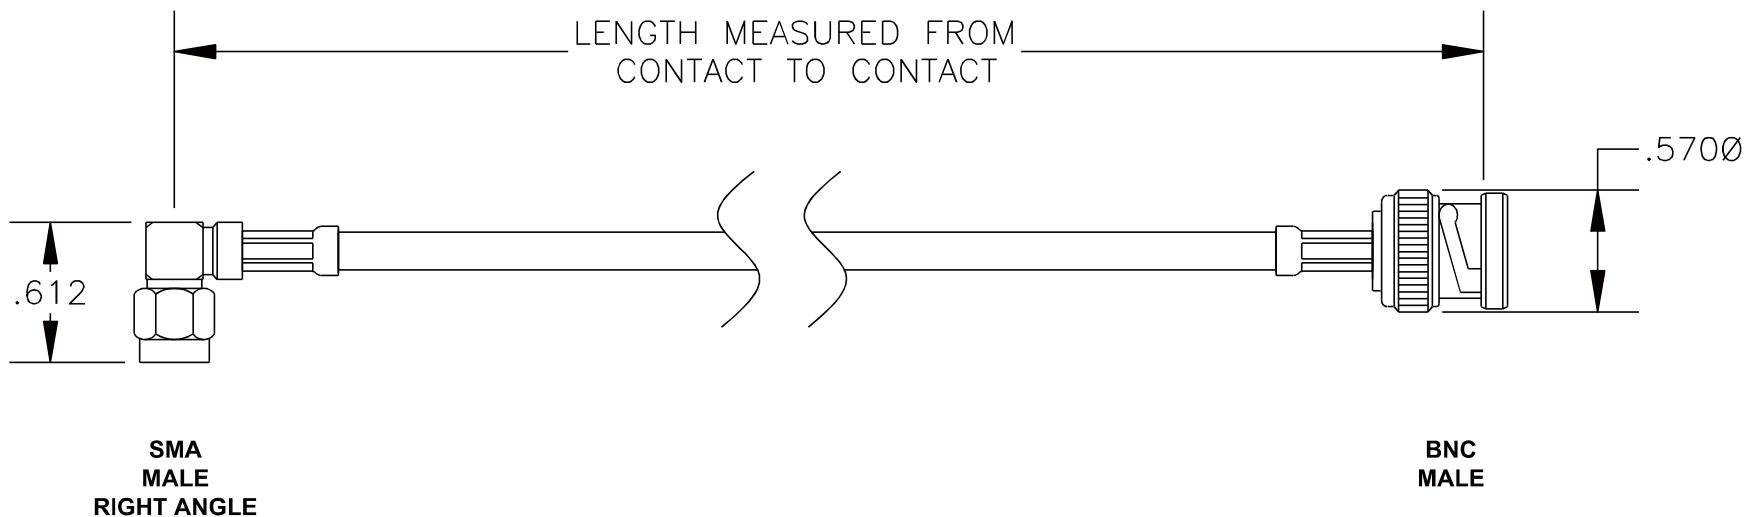

COMPONENTS	IMPEDANCE
SMA MALE RIGHT ANGLE	50 OHM
BNC MALE	50 OHM
RG142B/U	50 OHM

Standard Lengths	
-30	30CM
-60	60CM
-90	90CM
-120	120CM
-150	150CM
-XX	Custom Length centimeters

superbat

Shenzhen Superbat Electronics Co., Ltd.

RF Cable Assemblies

DWG TITLE:

AC-B01SP-S01RA-142

DES.

CABLE ASSEMBLY, RG142B/U, SMA MALE
RIGHT ANGLE TO BNC MALE

Notes:

1. Unless otherwise specified all dimensions are nominal
2. All specifications are subject to change without notice at any time.
3. Dimensions are in inches.
4. Length tolerance is $\pm 1.5\%$ or $\pm 0.96\text{cm}$, whichever is greater.