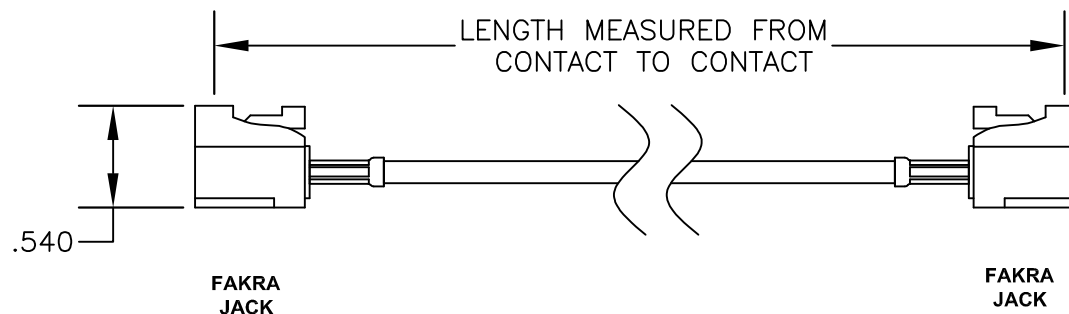

COMPONENTS	IMPEDANCE
FAKRA JACK	50 OHM
FAKRA JACK	50 OHM
RG316/U	50 OHM

Standard Lengths	
-30	30CM
-60	60CM
-90	90CM
-120	120CM
-150	150CM
-XX	Custom Length centimeters

Part Configurator

1. Replace Y with code.
2. Replace XX with length in inches.

CODING	JACK	JACK	COLOR	APPLICATION
A			BLACK	RADIO WITH PHANTOM SUPPLY
B			WHITE	RADIO WITHOUT PHANTOM SUPPLY
C			BLUE	GPS: TELEMATICS OR NAVIGATION
D			BORDEAUX	GSM: CELLULAR PHONE
H			VIOLET	GPS: TELEMATICS AND NAVIGATION
I			BEIGE	BLUETOOTH
K			CURRY	RADIO WITH IF OUTPUT (ANTENNA DIVERSITY)
Z			WATER BLUE	NEUTRAL CODING

superbat
Shenzhen Superbat Electronics Co., Ltd.

TEL: 86-755-25614980

Mail box: info@superbatrf.com

Web site: <http://www.superbatrf.com>

Address:

7th Floor Comprehensive Building, Jiang Hao Technology Industrial Park, Ji hua Rd, ShenZhen, GD, China 518129

RF Cable Assemblies

DWG TITLE:
AC-F03HSJ-F03HSJ-316-30

DES. FAKRA JACK TO FAKRA JACK, RG316/U COAX

Notes:

1. Unless otherwise specified all dimensions are nominal
2. All specifications are subject to change without notice at any time.
3. Dimensions are in inches.
4. Length tolerance is $\pm 1.5\%$ or $\pm 0.96\text{cm}$, whichever is greater.