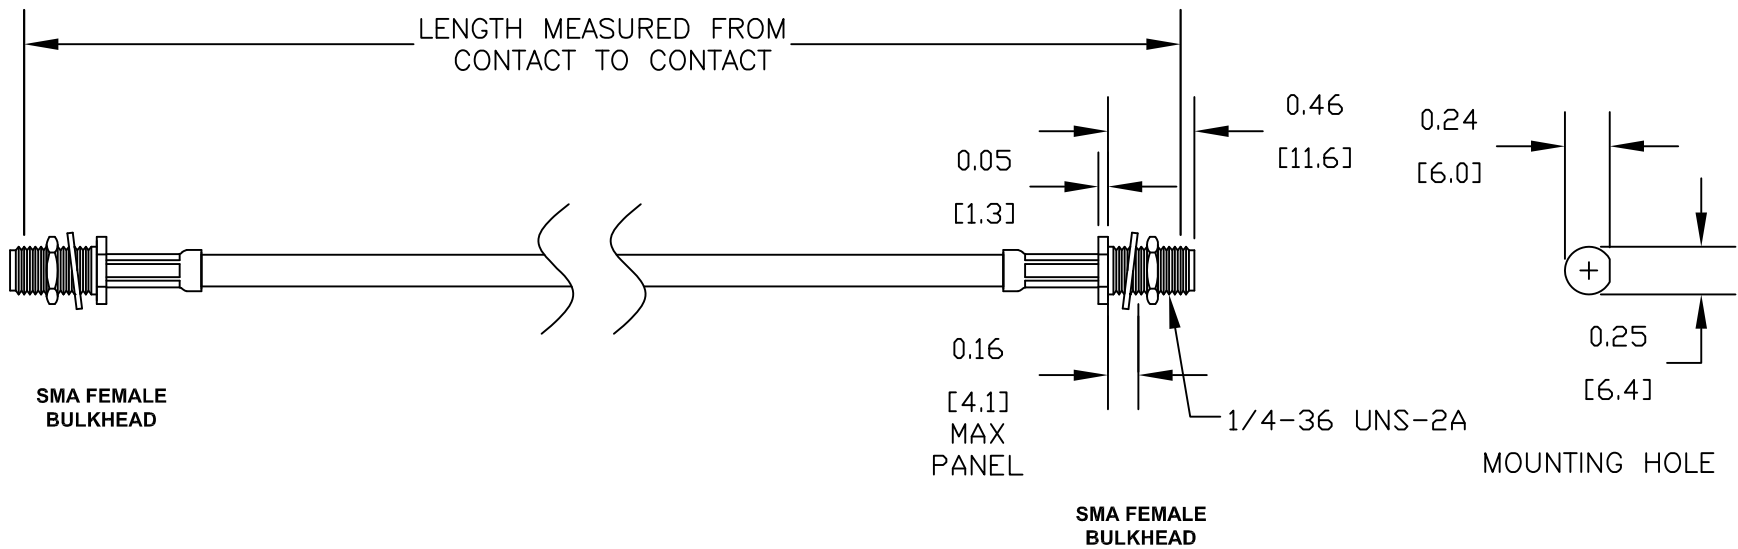

COMPONENTS	IMPEDANCE
SMA FEMALE BULKHEAD	50 OHM
SMA FEMALE BULKHEAD	50 OHM
RG400/U	50 OHM

Standard Lengths	
-30	30CM
-60	60CM
-90	90CM
-120	120CM
-150	150CM
-XX	Custom Length centimeters

TEL: 86-755-25614980
 Mail box: info@superbatrf.com
 Web site: <http://www.superbatrf.com>

Address:
 7th Floor Comprehensive Building, Jiang Hao Technology
 Industrial Park, Ji hua Rd, ShenZhen, GD, China 518129

RF Cable Assemblies

DWG TITLE: AC-S01BH-S01BH-400	DES. CABLE ASSEMBLY, RG400/U, SMA FEMALE BULKHEAD TO SMA FEMALE BULKHEAD
---	--

Notes:

1. Unless otherwise specified all dimensions are nominal
2. All specifications are subject to change without notice at any time.
3. Dimensions are in inches.
4. Length tolerance is $\pm 1.5\%$ or $\pm 0.96\text{cm}$, whichever is greater.