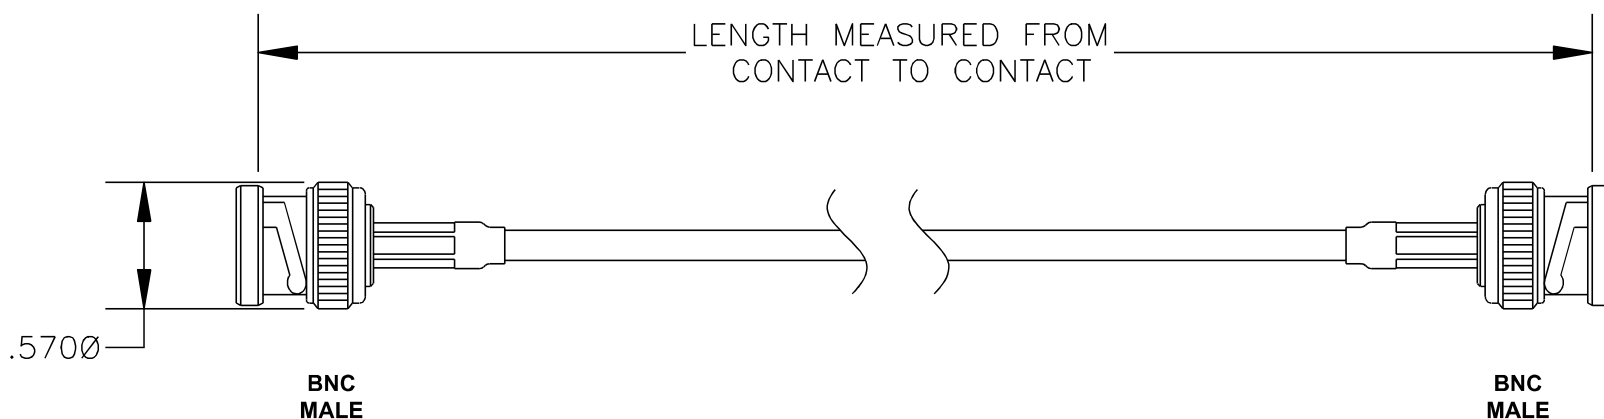

COMPONENTS	IMPEDANCE
BNC MALE	50 OHM
BNC MALE	50 OHM
RG316/U	50 OHM

Standard Lengths	
-30	30CM
-60	60CM
-90	90CM
-120	120CM
-150	150CM
-XX	Custom Length centimeters

**superbat**

Shenzhen Superbat Electronics Co., Ltd.

RF Cable Assemblies

DWG TITLE:

**AC-B01SP-B01SP-316-30**

DES. CABLE ASSEMBLY, RG316/U, BNC MALE TO BNC MALE

**Notes:**

1. Unless otherwise specified all dimensions are nominal
2. All specifications are subject to change without notice at any time.
3. Dimensions are in inches.
4. Length tolerance is  $\pm 1.5\%$  or  $\pm 0.96\text{cm}$ , whichever is greater.