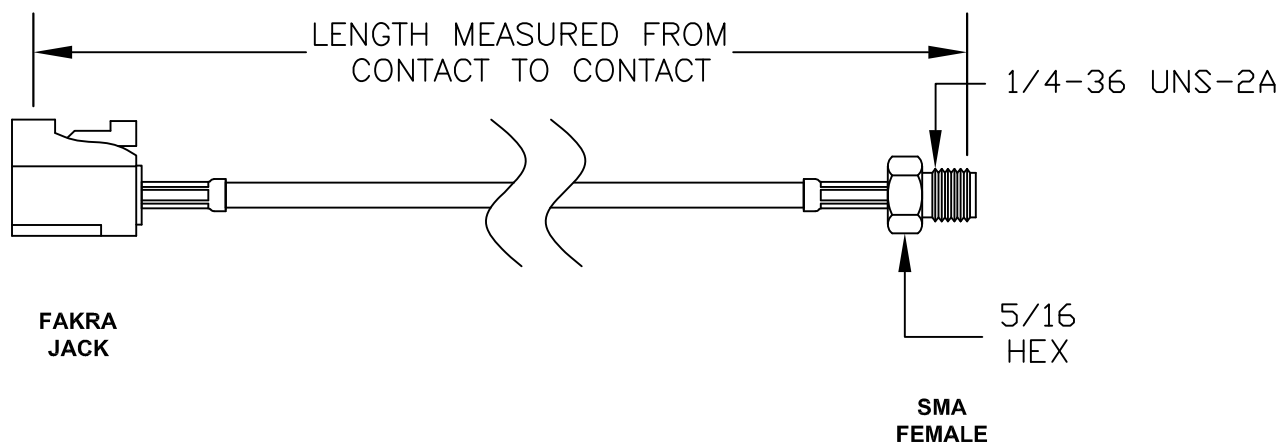

COMPONENTS	IMPEDANCE
FAKRA JACK	50 OHM
SMA FEMALE	50 OHM
RG174	50 OHM

Standard Lengths	
-30	30CM
-60	60CM
-90	90CM
-120	120CM
-150	150CM
-XX	Custom Length centimeters

Part Configurator

1. Replace Y with code.
2. Replace XX with length in inches.

CODING	JACK	COLOR	APPLICATION
A		BLACK	RADIO WITH PHANTOM SUPPLY
B		WHITE	RADIO WITHOUT PHANTOM SUPPLY
C		BLUE	GPS: TELEMATICS OR NAVIGATION
D		BORDEAUX	GSM; CELLULAR PHONE
H		VIOLET	GPS: TELEMATICS AND NAVIGATION
I		BEIGE	BLUETOOTH
K		CURRY	RADIO WITH IF OUTPUT (ANTENNA DIVERSITY)
Z		WATER BLUE	NEUTRAL CODING

superbat
Shenzhen Superbat Electronics Co., Ltd.

TEL: 86-755-25614980

Mail box: info@superbatrf.com

Web site: <http://www.superbatrf.com>

Address:

7th Floor Comprehensive Building, Jiang Hao Technology Industrial Park, Ji hua Rd, ShenZhen, GD, China 518129

DWG TITLE:
AC-F03ASJ-S01SJ-174

DES. FAKRA JACK TO SMA FEMALE, RG174 COAX RF Cable Assemblies

Notes:

1. Unless otherwise specified all dimensions are nominal
2. All specifications are subject to change without notice at any time.
3. Dimensions are in inches.
4. Length tolerance is $\pm 1.5\%$ or $\pm 0.96\text{cm}$, whichever is greater.