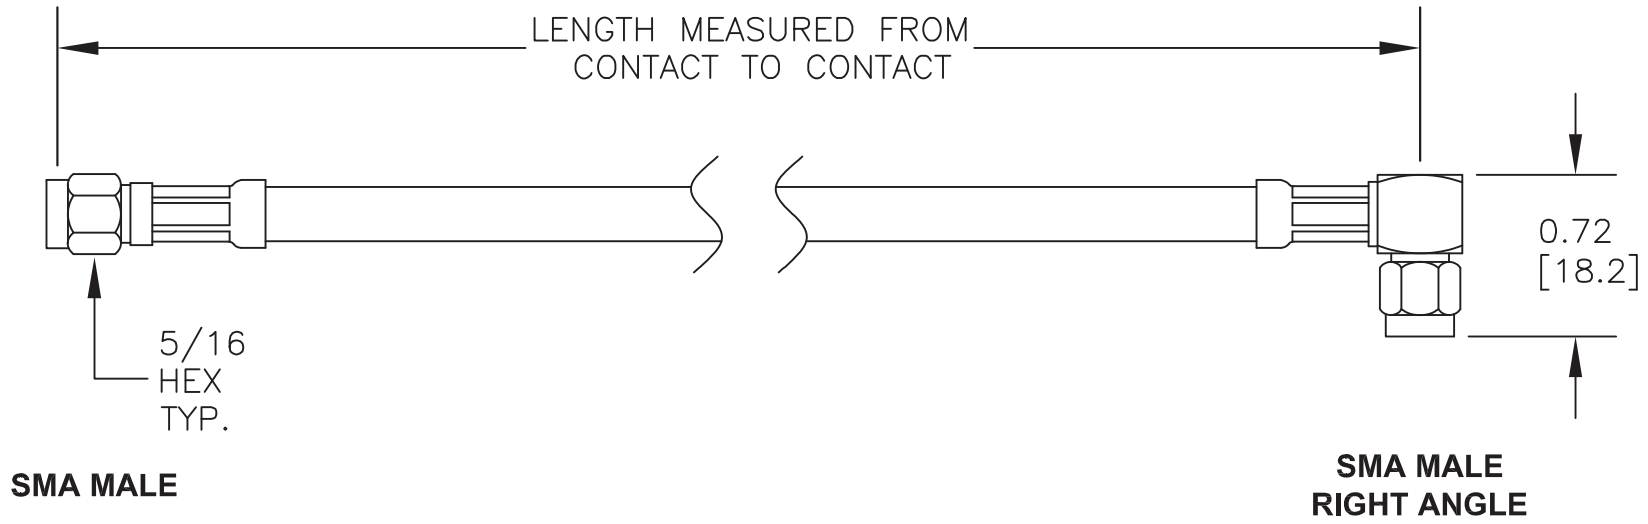

Standard Lengths	
-30	30CM
-60	60CM
-90	90CM
-120	120CM
-150	150CM
-XX	Custom Length centimeters

TEL: 86-755-25614980
 Mail box: info@superbatrf.com
 Web site: <http://www.superbatrf.com>

Address:
 7th Floor Comprehensive Building, Jiang Hao Technology
 Industrial Park, Ji hua Rd, ShenZhen, GD, China 518129

RF Cable Assemblies

DWG TITLE:
AC-S01RA-S01SP-L24

- Notes:**
1. Unless otherwise specified all dimensions are nominal
 2. All specifications are subject to change without notice at any time.
 3. Dimensions are in inches.
 4. Length tolerance is $\pm 1.5\%$ or $\pm 0.96\text{cm}$, whichever is greater.