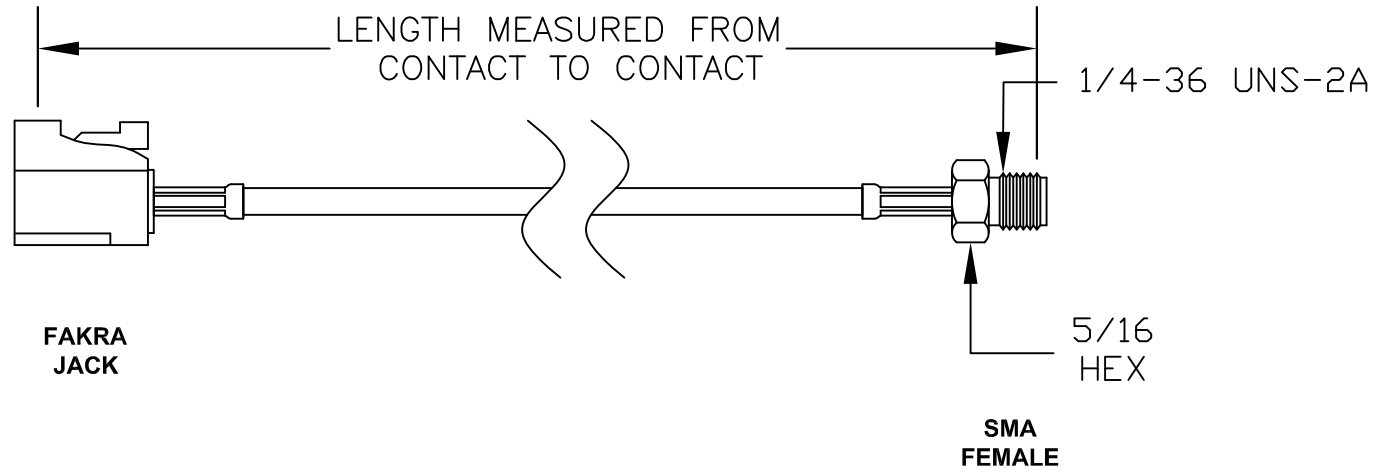

COMPONENTS	IMPEDANCE
FAKRA JACK	50 OHM
SMA FEMALE	50 OHM
RG316/U	50 OHM

Standard Lengths	
-30	30CM
-60	60CM
-90	90CM
-120	120CM
-150	150CM
-XX	Custom Length centimeters

### Part Configurator

1. Replace Y with code.
2. Replace XX with length in inches.

CODING	JACK	COLOR	APPLICATION
A		BLACK	RADIO WITH PHANTOM SUPPLY
B		WHITE	RADIO WITHOUT PHANTOM SUPPLY
C		BLUE	GPS: TELEMATICS OR NAVIGATION
D		BORDEAUX	GSM: CELLULAR PHONE
H		VIOLET	GPS: TELEMATICS AND NAVIGATION
I		BEIGE	BLUETOOTH
K		CURRY	RADIO WITH IF OUTPUT (ANTENNA DIVERSITY)
Z		WATER BLUE	NEUTRAL CODING

RF Cable Assemblies

DWG TITLE: <b>AC-F03CSJ-S01SJ-316</b>	DES. FAKRA JACK TO SMA FEMALE, RG316/U COAX
--	---

- Notes:**
1. Unless otherwise specified all dimensions are nominal
  2. All specifications are subject to change without notice at any time.
  3. Dimensions are in inches.
  4. Length tolerance is  $\pm 1.5\%$  or  $\pm 0.96\text{cm}$ , whichever is greater.