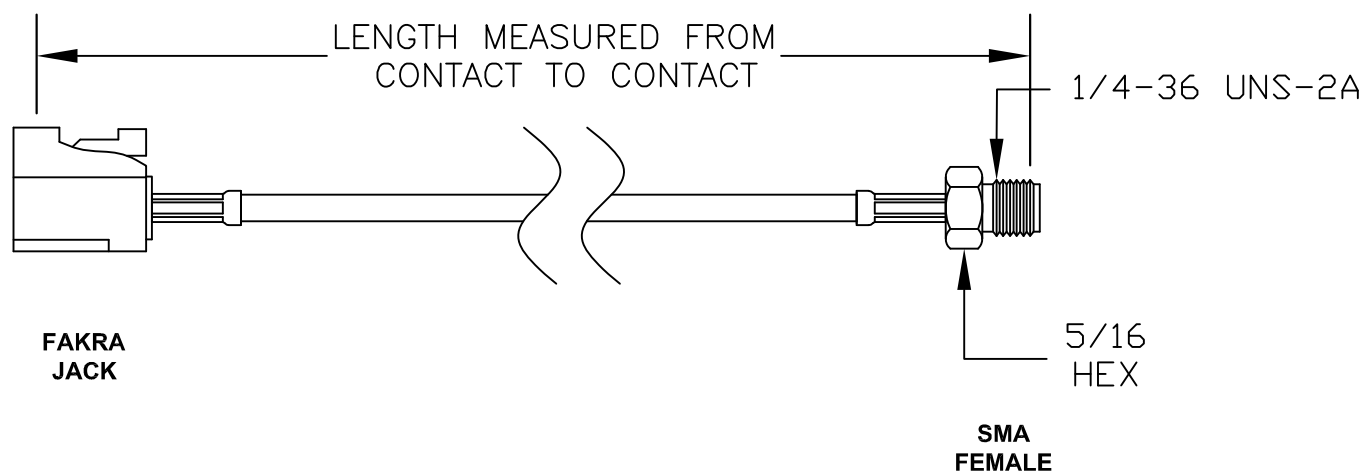

COMPONENTS	IMPEDANCE
FAKRA JACK	50 OHM
SMA FEMALE	50 OHM
RG316/U	50 OHM

Standard Lengths	
-30	30CM
-60	60CM
-90	90CM
-120	120CM
-150	150CM
-XX	Custom Length centimeters

Part Configurator

1. Replace Y with code.
2. Replace XX with length in inches.

CODING	JACK	COLOR	APPLICATION
A		BLACK	RADIO WITH PHANTOM SUPPLY
B		WHITE	RADIO WITHOUT PHANTOM SUPPLY
C		BLUE	GPS: TELEMATICS OR NAVIGATION
D		BORDEAUX	GSM: CELLULAR PHONE
H		VIOLET	GPS: TELEMATICS AND NAVIGATION
I		BEIGE	BLUETOOTH
K		CURRY	RADIO WITH IF OUTPUT (ANTENNA DIVERSITY)
Z		WATER BLUE	NEUTRAL CODING

superbat
Shenzhen Superbat Electronics Co., Ltd.

TEL: 86-755-25614980

Mail box: info@superbatrf.com

Web site: <http://www.superbatrf.com/>

Address:

7th Floor Comprehensive Building, Jiang Hao Technology Industrial Park, Ji hua Rd, ShenZhen, GD, China 518129

RF Cable Assemblies

DWG TITLE:
AC-F03ISJ-S01SJ-316

DES. FAKRA JACK TO SMA FEMALE, RG316/U COAX

Notes:

1. Unless otherwise specified all dimensions are nominal
2. All specifications are subject to change without notice at any time.
3. Dimensions are in inches.
4. Length tolerance is $\pm 1.5\%$ or $\pm 0.96\text{cm}$, whichever is greater.