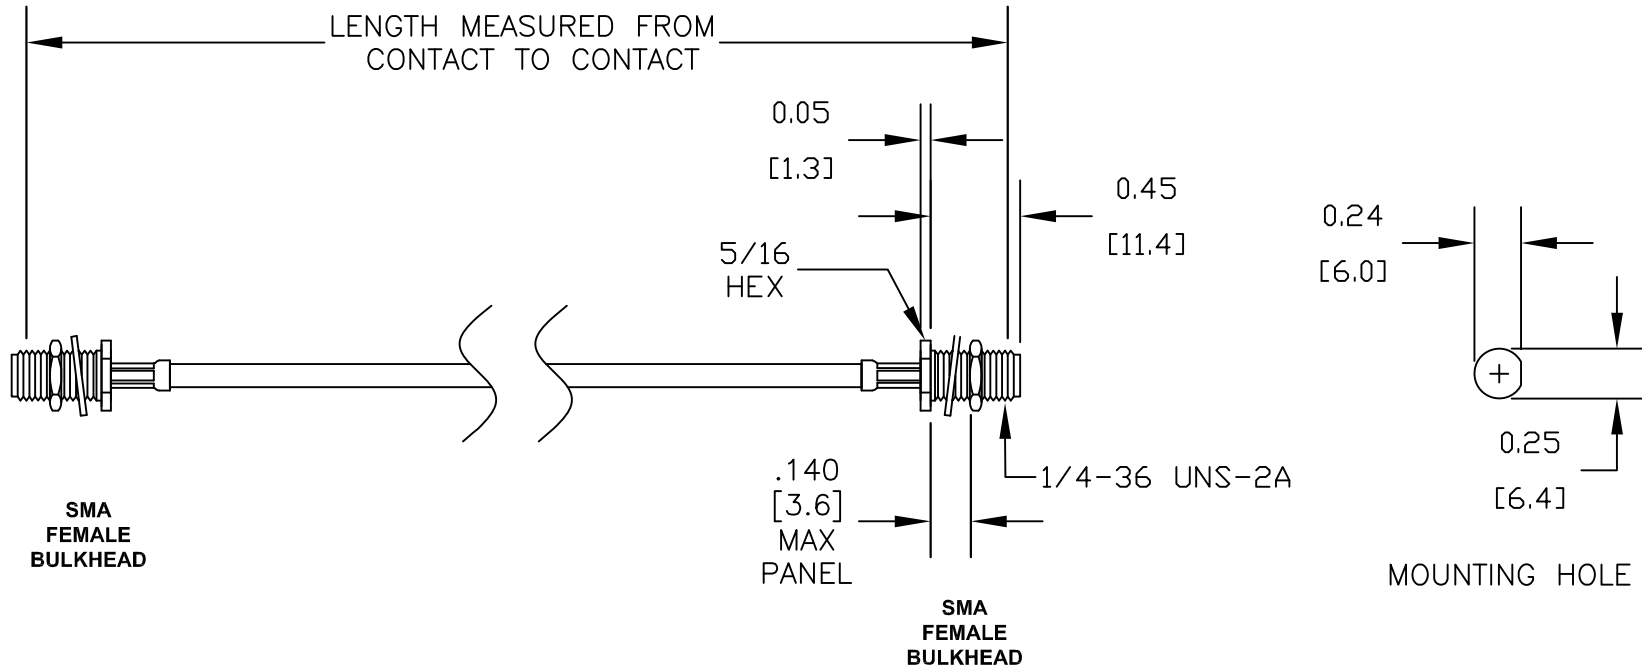

COMPONENTS	IMPEDANCE
SMA FEMALE BULKHEAD	50 OHM
SMA FEMALE BULKHEAD	50 OHM
RG174A/U	50 OHM

Standard Lengths	
-30	30CM
-60	60CM
-90	90CM
-120	120CM
-150	150CM
-XX	Custom Length centimeters

superbat

Shenzhen Superbat Electronics Co., Ltd.

RF Cable Assemblies

DWG TITLE:

A

DES. CABLE ASSEMBLY, RG174A/U, SMA FEMALE BULKHEAD TO SMA FEMALE BULKHEAD

Notes:

1. Unless otherwise specified all dimensions are nominal
2. All specifications are subject to change without notice at any time.
3. Dimensions are in inches.
4. Length tolerance is $\pm 1.5\%$ or $\pm 0.96\text{cm}$, whichever is greater.