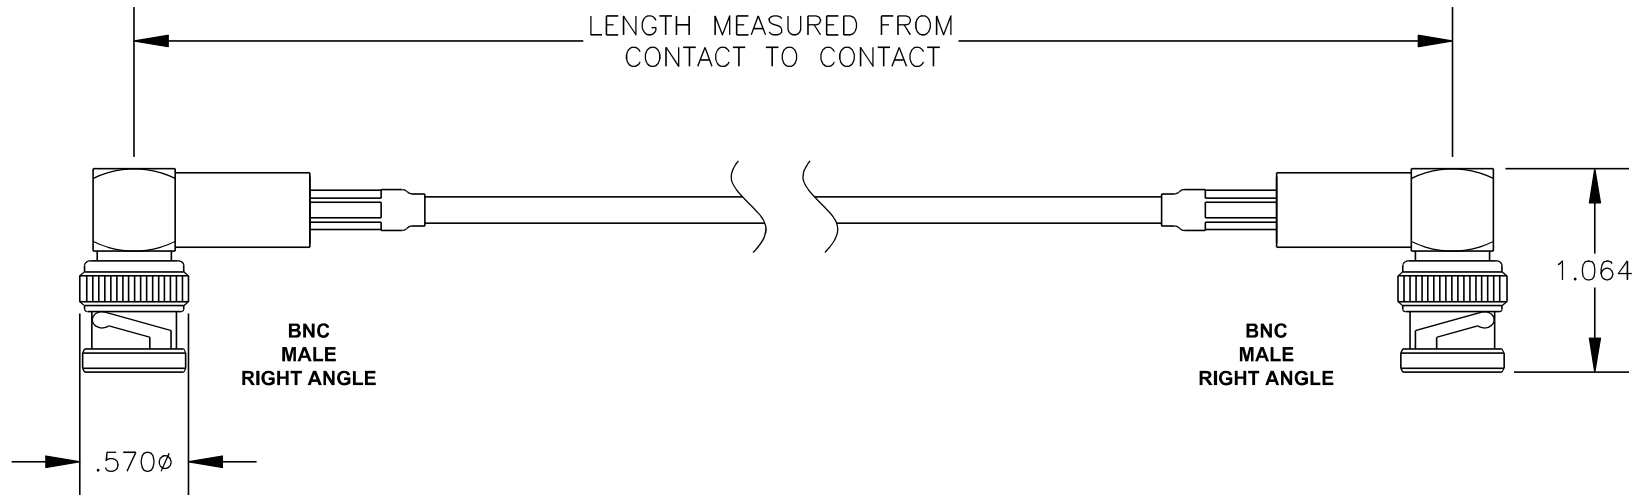

COMPONENTS	IMPEDANCE
BNC MALE RIGHT ANGLE	50 OHM
BNC MALE RIGHT ANGLE	50 OHM
RG174A/U	50 OHM

Standard Lengths	
-30	30CM
-60	60CM
-90	90CM
-120	120CM
-150	150CM
-XX	Custom Length centimeters

superbat

Shenzhen Superbat Electronics Co., Ltd.

RF Cable Assemblies

DWG TITLE:

AC-B01RA-B01RA-174-30

DES. CABLE ASSEMBLY, RG174A/U, BNC MALE
RIGHT ANGLE TO BNC MALE RIGHT ANGLE

Notes:

1. Unless otherwise specified all dimensions are nominal
2. All specifications are subject to change without notice at any time.
3. Dimensions are in inches.
4. Length tolerance is $\pm 1.5\%$ or $\pm 0.96\text{cm}$, whichever is greater.