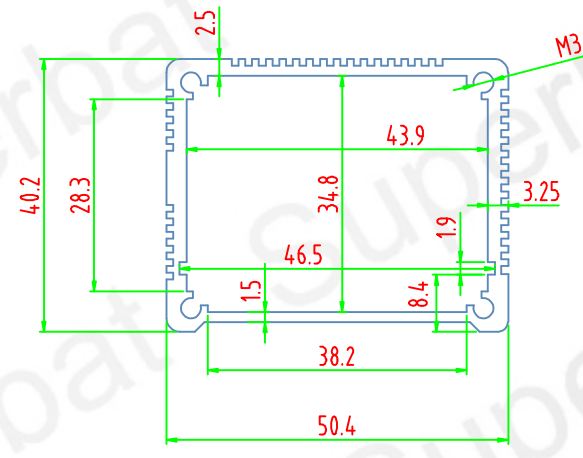

1 2 3 4 5 6

SECTION A—A

ALL DIMENSIONS IN MM
3D CAD MASTER PART NAME:

Draw up	Verify	Scale 1:1	Filename	Date 2012/03/04	Unit:MM
Email:Paypal@rfsupplier.com			LE-BOXLV-0197		
Company Website: www.rfsupplier.com		TEL 8613923809471	Drawing	Qinxianfeng	
 Shenzhen Superbat Electronics Co.,Ltd		A module cable	Page1	Open up 1/1	