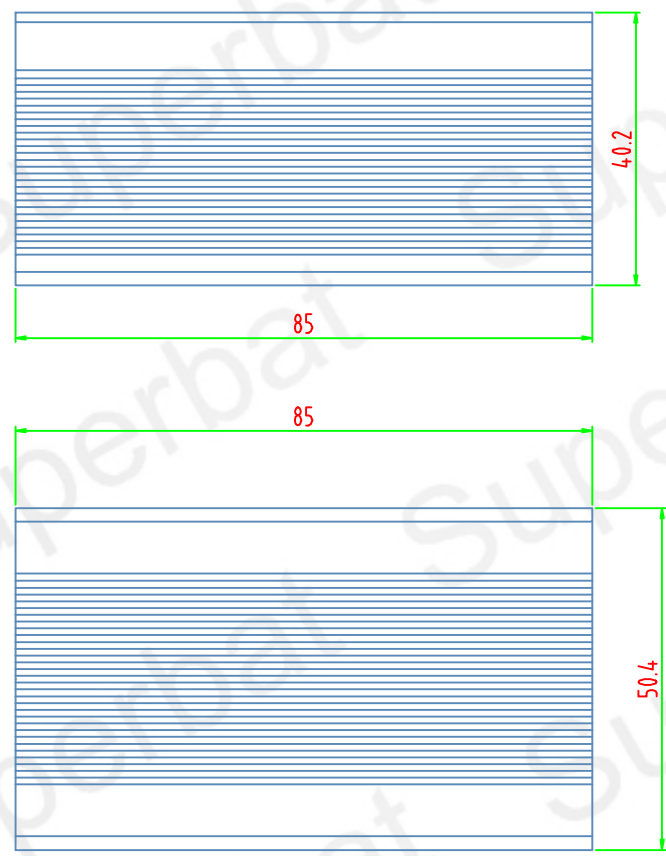

1 2 3 4 5 6

SECTION A—A

ALL DIMENSIONS IN MM
3D CAD MASTER PART NAME:

Draw up	Verify	Scale 1:1	Filename	Date 2012/03/04	Unit:MM
Email:Paypal@rfsupplier.com			LE-BOXLV-0197		
Company Website: www.rfsupplier.com		TEL 8613923809471	Drawing	Qinxianfeng	
 Shenzhen Superbat Electronics Co.,Ltd		A module cable	Page1	Open up 1/1	