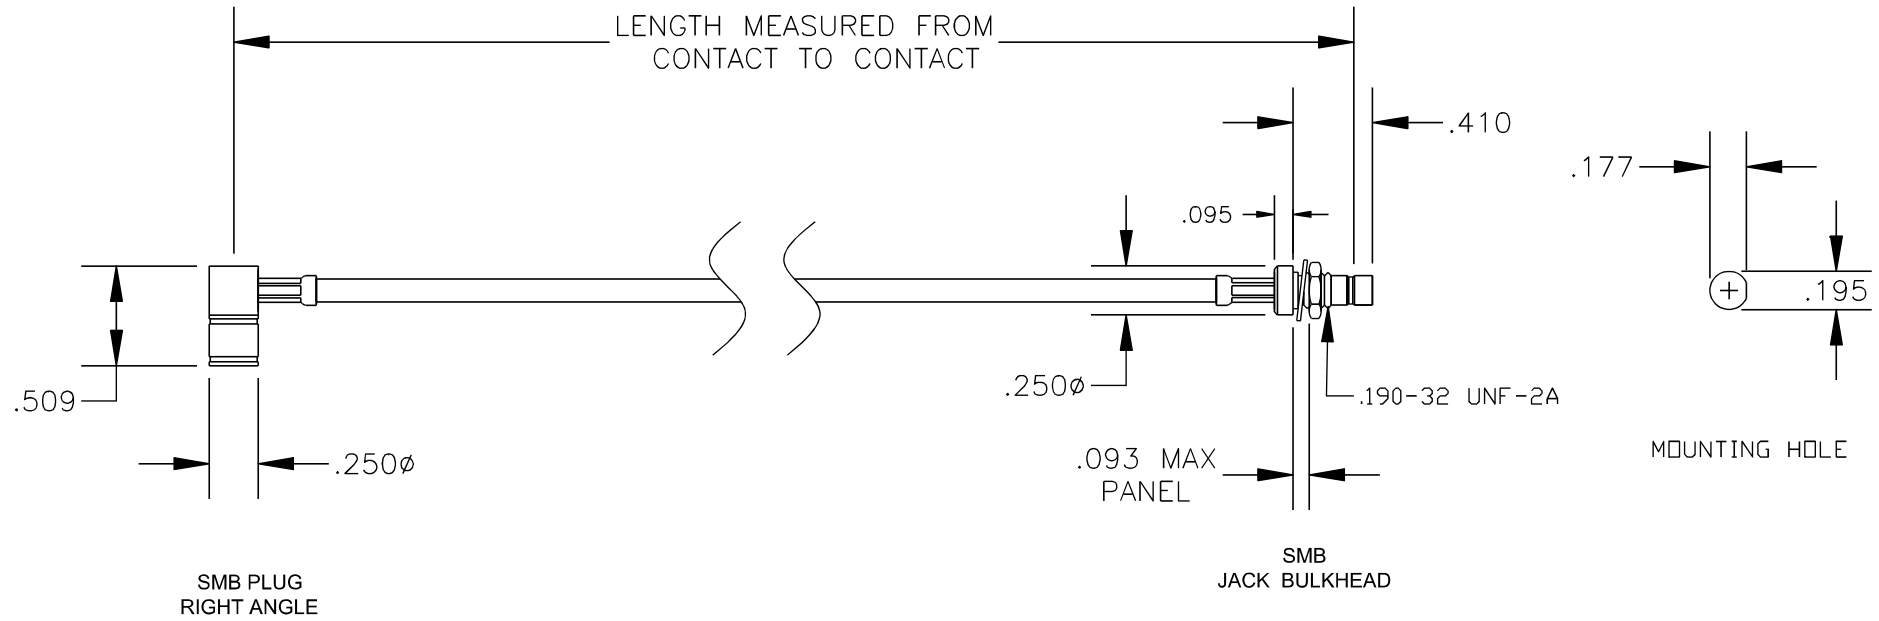

COMPONENTS	IMPEDANCE
SMB PLUG RIGHT ANGLE	50 OHM
SMB JACK BULKHEAD	50 OHM
RG178B/U	50 OHM

Standard Lengths	
-15	15CM
-20	20CM
-30	30CM
-50	50CM
-100	100CM
-XX	Custom Length centimeters

Shenzhen Superbat Electronics Co., Ltd.

RF Cable Assemblies

DWG TITLE:

AC-S05BH-S05RA-178-15

DES. CABLE ASSEMBLY, RG178B/U, SMB PLUG
RIGHT ANGLE TO SMB JACK BULKHEAD

Notes:

1. Unless otherwise specified all dimensions are nominal
2. All specifications are subject to change without notice at any time.
3. Dimensions are in inches.
4. Length tolerance is $\pm 1.5\%$ or $\pm 0.96\text{cm}$, whichever is greater.