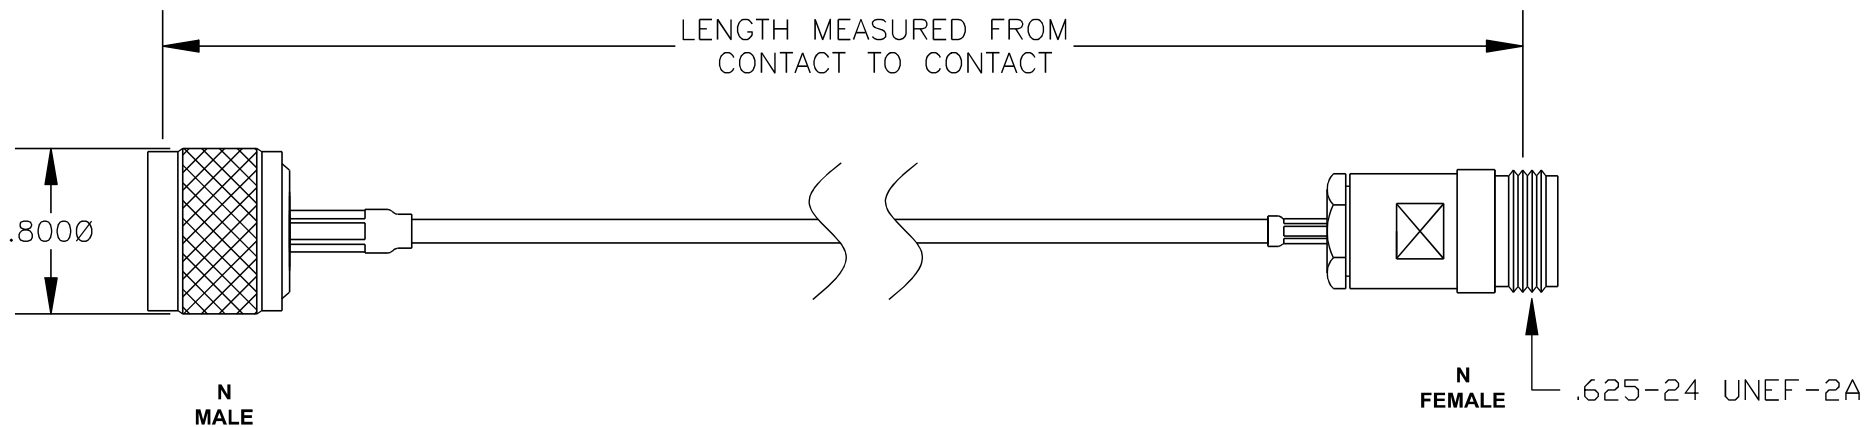

| COMPONENTS | IMPEDANCE |
|------------|-----------|
| N MALE     | 50 OHM    |
| N FEMALE   | 50 OHM    |
| RG316/U    | 50 OHM    |
|            |           |

| Standard Lengths |                           |
|------------------|---------------------------|
| -30              | 30CM                      |
| -60              | 60CM                      |
| -90              | 90CM                      |
| -120             | 120CM                     |
| -150             | 150CM                     |
| -XX              | Custom Length centimeters |

RF Cable Assemblies

DWG TITLE:

**AC-N01SJ-N01SP-316**

DES.

CABLE ASSEMBLY, RG316/U, N MALE TO N FEMALE

**Notes:**

1. Unless otherwise specified all dimensions are nominal
2. All specifications are subject to change without notice at any time.
3. Dimensions are in inches.
4. Length tolerance is  $\pm 1.5\%$  or  $\pm 0.96\text{cm}$ , whichever is greater.