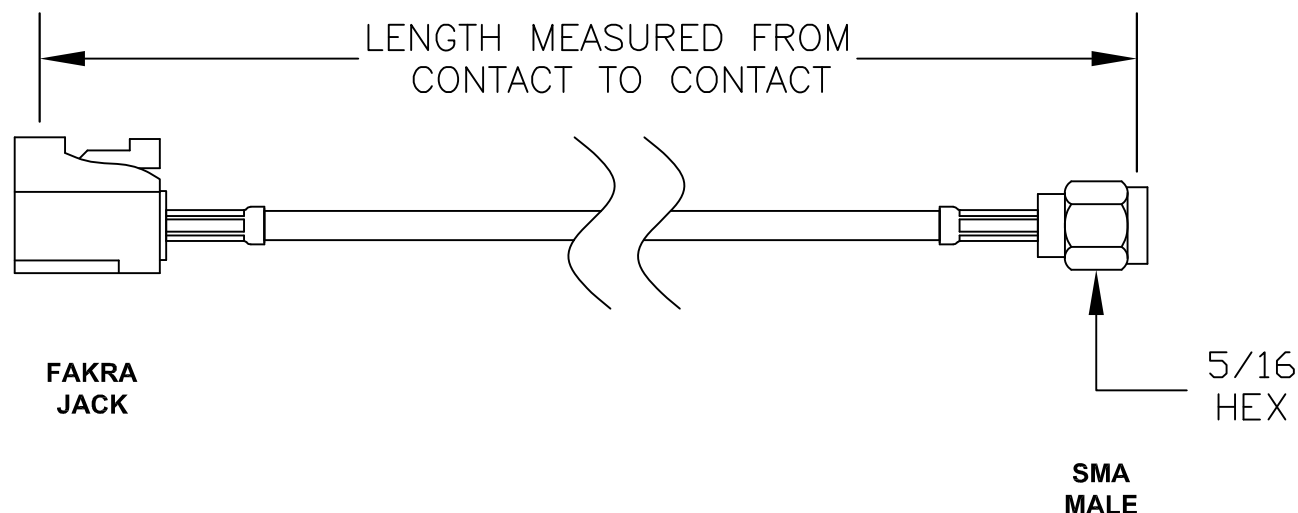

COMPONENTS	IMPEDANCE
FAKRA JACK	50 OHM
SMA MALE	50 OHM
RG316/U	50 OHM

Standard Lengths	
-30	30CM
-60	60CM
-90	90CM
-120	120CM
-150	150CM
-XX	Custom Length centimeters

Part Configurator

1. Replace Y with code.
2. Replace XX with length in inches.

CODING	JACK	COLOR	APPLICATION
A		BLACK	RADIO WITH PHANTOM SUPPLY
B		WHITE	RADIO WITHOUT PHANTOM SUPPLY
C		BLUE	GPS: TELEMATICS OR NAVIGATION
D		BORDEAUX	GSM: CELLULAR PHONE
H		VIOLET	GPS: TELEMATICS AND NAVIGATION
I		BEIGE	BLUETOOTH
K		CURRY	RADIO WITH IF OUTPUT (ANTENNA DIVERSITY)
Z		WATER BLUE	NEUTRAL CODING

superbat
Shenzhen Superbat Electronics Co., Ltd.

TEL: 86-755-25614980

Mail box: info@superbatrf.com

Web site: <http://www.superbatrf.com/>

Address:

7th Floor Comprehensive Building, Jiang Hao Technology Industrial Park, Ji hua Rd, ShenZhen, GD, China 518129

RF Cable Assemblies

DWG TITLE:

AC-F03ASJ-S01SP-316

DES. FAKRA JACK TO SMA MALE, RG316/U COAX

Notes:

1. Unless otherwise specified all dimensions are nominal
2. All specifications are subject to change without notice at any time.
3. Dimensions are in inches.
4. Length tolerance is $\pm 1.5\%$ or $\pm 0.96\text{cm}$, whichever is greater.