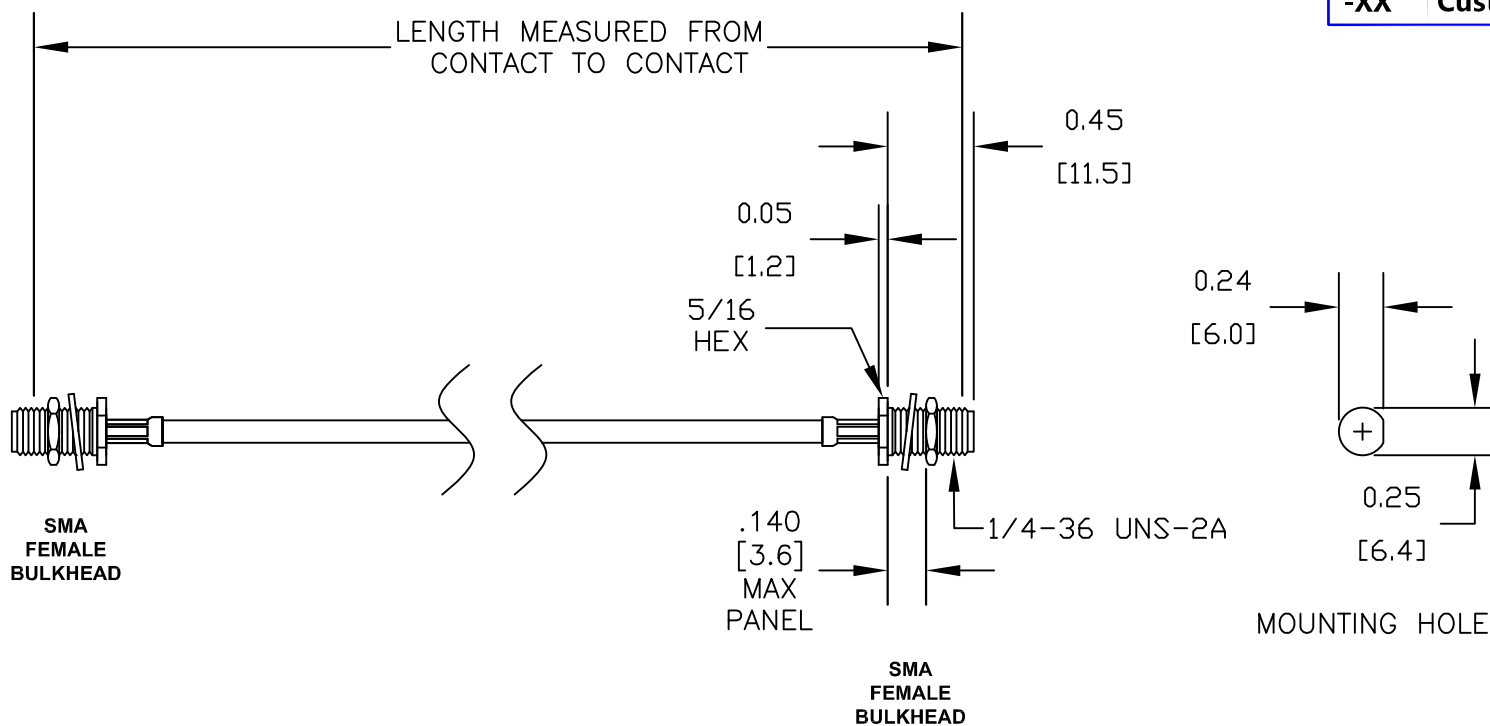

COMPONENTS	IMPEDANCE
SMA FEMALE BULKHEAD	50 OHM
SMA FEMALE BULKHEAD	50 OHM
RG178B/U	50 OHM

Standard Lengths	
-15	15CM
-20	20CM
-30	30CM
-50	50CM
-100	100CM
-XX	Custom Length centimeters

superbat
Shenzhen Superbat Electronics Co., Ltd.

RF Cable Assemblies

DWG TITLE:
AC-S01BH-S01BH-178-15

DES: CABLE ASSEMBLY, RG178B/U, SMA FEMALE BULKHEAD TO SMA FEMALE BULKHEAD

Notes:

1. Unless otherwise specified all dimensions are nominal
2. All specifications are subject to change without notice at any time.
3. Dimensions are in inches.
4. Length tolerance is $\pm 1.5\%$ or $\pm 0.96\text{cm}$, whichever is greater.