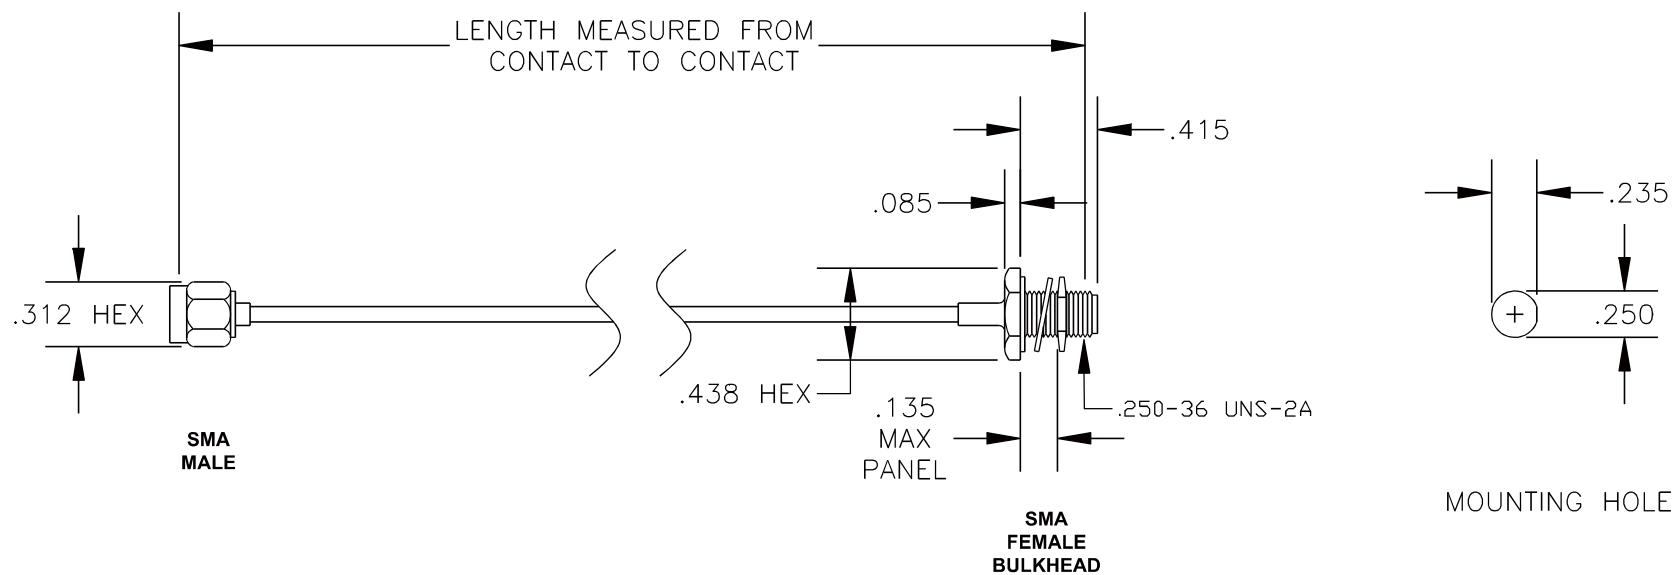

COMPONENTS	IMPEDANCE
SMA MALE	50 OHM
SMA FEMALE BULKHEAD	50 OHM
RG405/U	50 OHM

Standard Lengths	
-30	30CM
-60	60CM
-90	90CM
-120	120CM
-150	150CM
-XX	Custom Length centimeters

superbat
Shenzhen Superbat Electronics Co., Ltd.

RF Cable Assemblies

DWG TITLE:
AC-S01BH-S01SP-S08

DES. CABLE ASSEMBLY, RG405/U, SMA MALE TO SMA FEMALE BULKHEAD

Notes:

1. Unless otherwise specified all dimensions are nominal
2. All specifications are subject to change without notice at any time.
3. Dimensions are in inches.
4. Length tolerance is $\pm 1.5\%$ or $\pm 0.96\text{cm}$, whichever is greater.