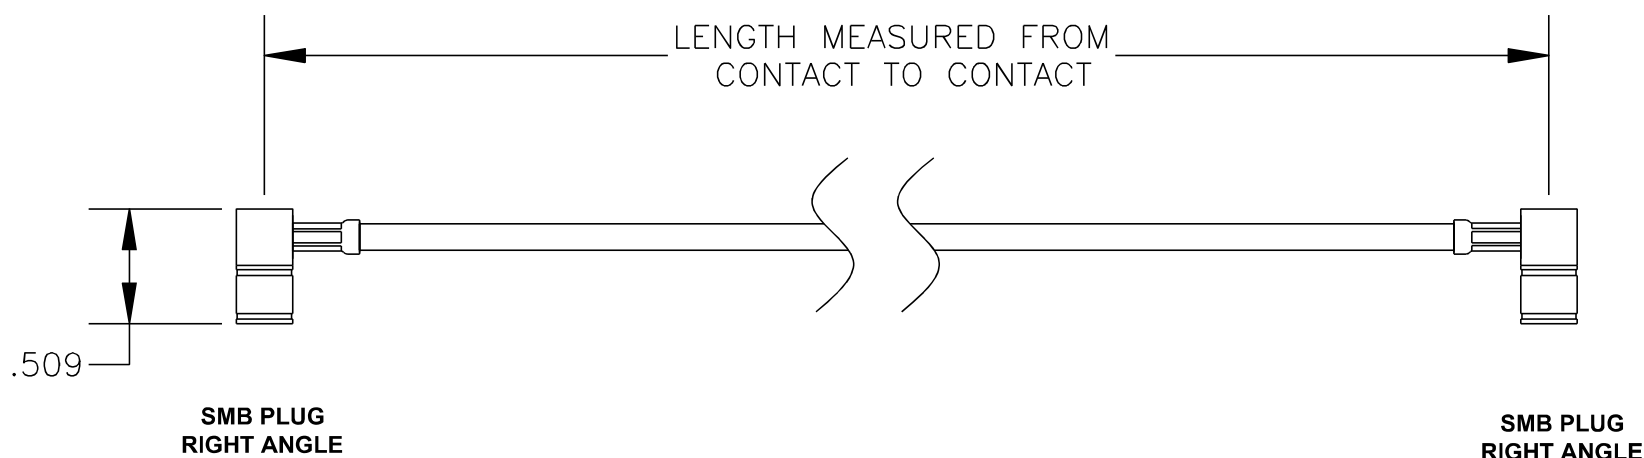

COMPONENTS	IMPEDANCE
SMB PLUG RIGHT ANGLE	50 OHM
SMB PLUG RIGHT ANGLE	50 OHM
RG316/U	50 OHM

Standard Lengths	
-30	30CM
-60	60CM
-90	90CM
-120	120CM
-150	150CM
-XX	Custom Length centimeters

superbat

Shenzhen Superbat Electronics Co., Ltd.

RF Cable Assemblies

DWG TITLE:

AC-S05RA-S05RA-316-30

DES.

CABLE ASSEMBLY, RG316/U, SMB PLUG RIGHT ANGLE TO SMB PLUG RIGHT ANGLE

Notes:

1. Unless otherwise specified all dimensions are nominal
2. All specifications are subject to change without notice at any time.
3. Dimensions are in inches.
4. Length tolerance is $\pm 1.5\%$ or $\pm 0.96\text{cm}$, whichever is greater.