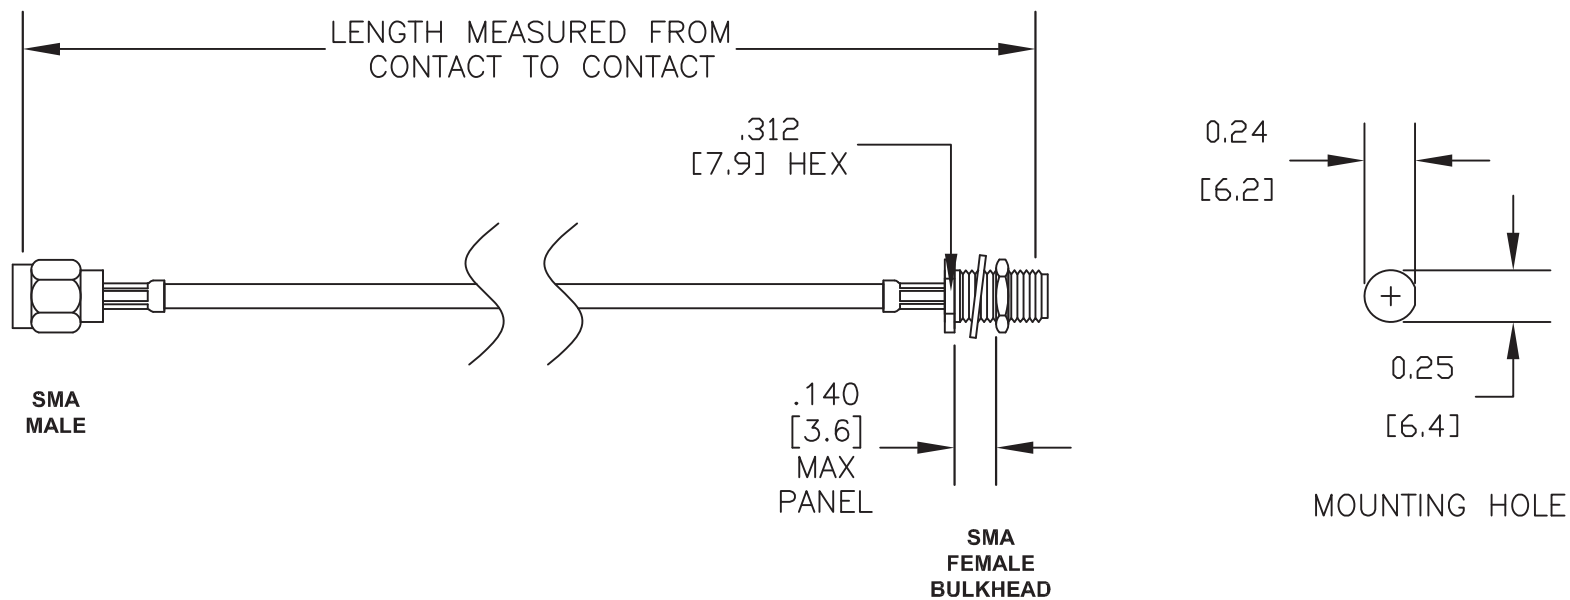

Standard Lengths	
-15	15CM
-20	20CM
-30	30CM
-50	50CM
-100	100CM
-XX	Custom Length centimeters

**superbat**

Shenzhen Superbat Electronics Co., Ltd.

TEL: 86-755-25614980

Mail box: [info@superbatrf.com](mailto:info@superbatrf.com)

Web site: <http://www.superbatrf.com/>

Address:

7th Floor Comprehensive Building, Jiang Hao Technology

Industrial Park, Ji hua Rd, ShenZhen, GD, China 518129

RF Cable Assemblies

DWG TITLE:

**AC-S01BH-S01SP-178-15**

Notes:

1. Unless otherwise specified all dimensions are nominal
2. All specifications are subject to change without notice at any time.
3. Dimensions are in centimeters.
4. Length tolerance is  $\pm 1.5\%$  or  $\pm 0.96\text{cm}$ , whichever is greater.