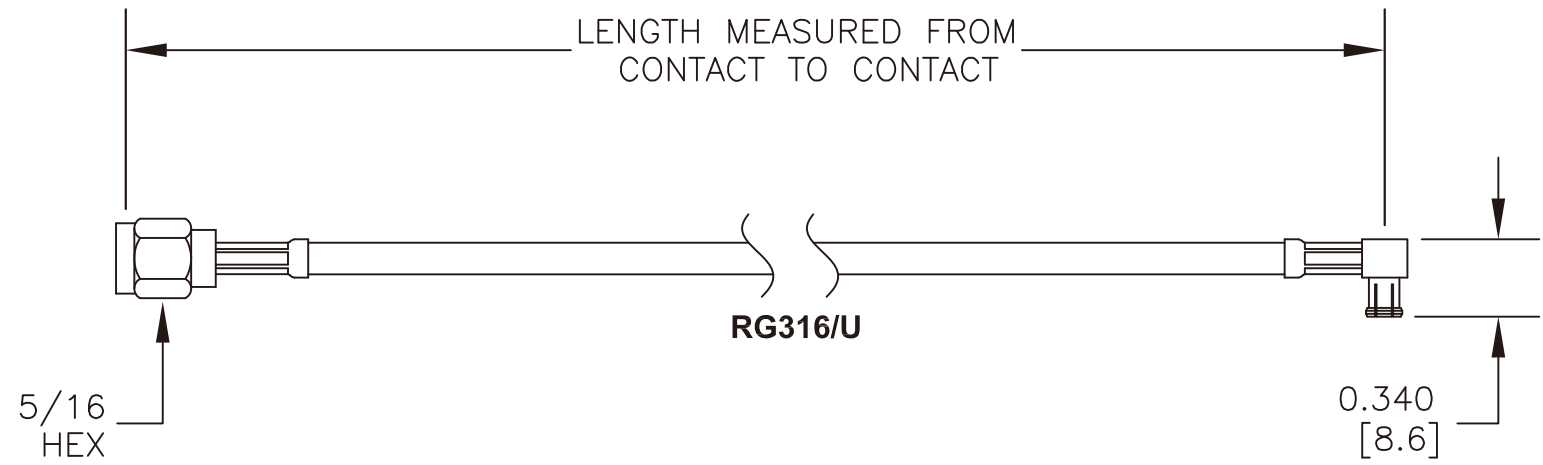

Standard Lengths	
-30	30CM
-60	60CM
-90	90CM
-120	120CM
-150	150CM
-XX	Custom Length centimeters

**REVERSE POLARITY
SMA MALE**

**MCX PLUG
RIGHT ANGLE**

TEL: 86-755-25614980
 Mail box: info@superbatrf.com
 Web site: <http://www.superbatrf.com/>

Address:
 7th Floor Comprehensive Building, Jiang Hao Technology
 Industrial Park, Ji hua Rd, ShenZhen, GD, China 518129

RF Cable Assemblies

**DWG TITLE:
AC-M03RA-S02SP-316**

- Notes:**
1. Unless otherwise specified all dimensions are nominal
 2. All specifications are subject to change without notice at any time.
 3. Dimensions are in inches.
 4. Length tolerance is $\pm 1.5\%$ or $\pm 0.96\text{cm}$, whichever is greater.