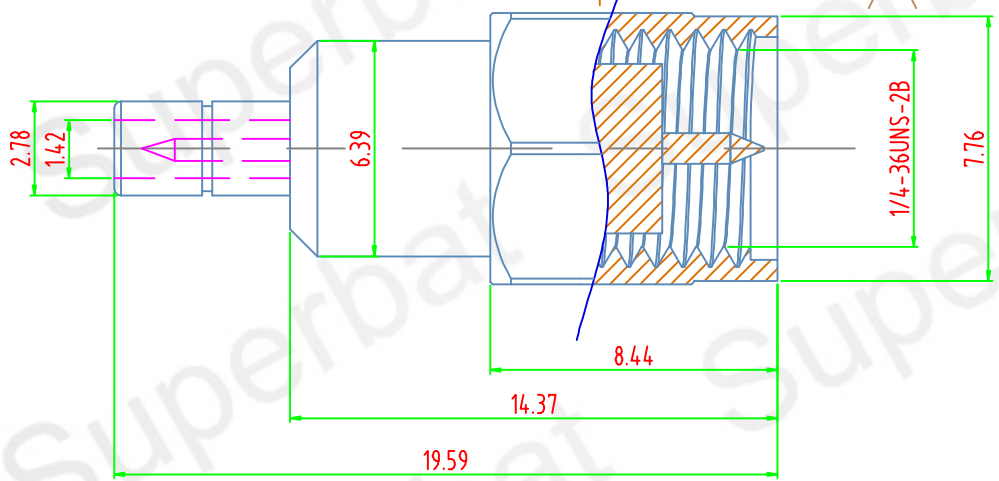

C

C

B

B

A

A

SECTION A—A

ALL DIMENSIONS IN MM
 3D CAD MASTER PART NAME:

Draw up	Verify	Scale 1:1	Filename	Date 2012/03/04	Unit:MM
Email: Paypal@rfsupplier.com			AD-S01SP-S10SJ-11BS00		
Company Website: www.rfsupplier.com		TEL 8613923809471	Drawing	Qinxianfeng	
 Shenzhen Superbat Electronics Co.,Ltd			A module cable	Page 1	Open up 1/1