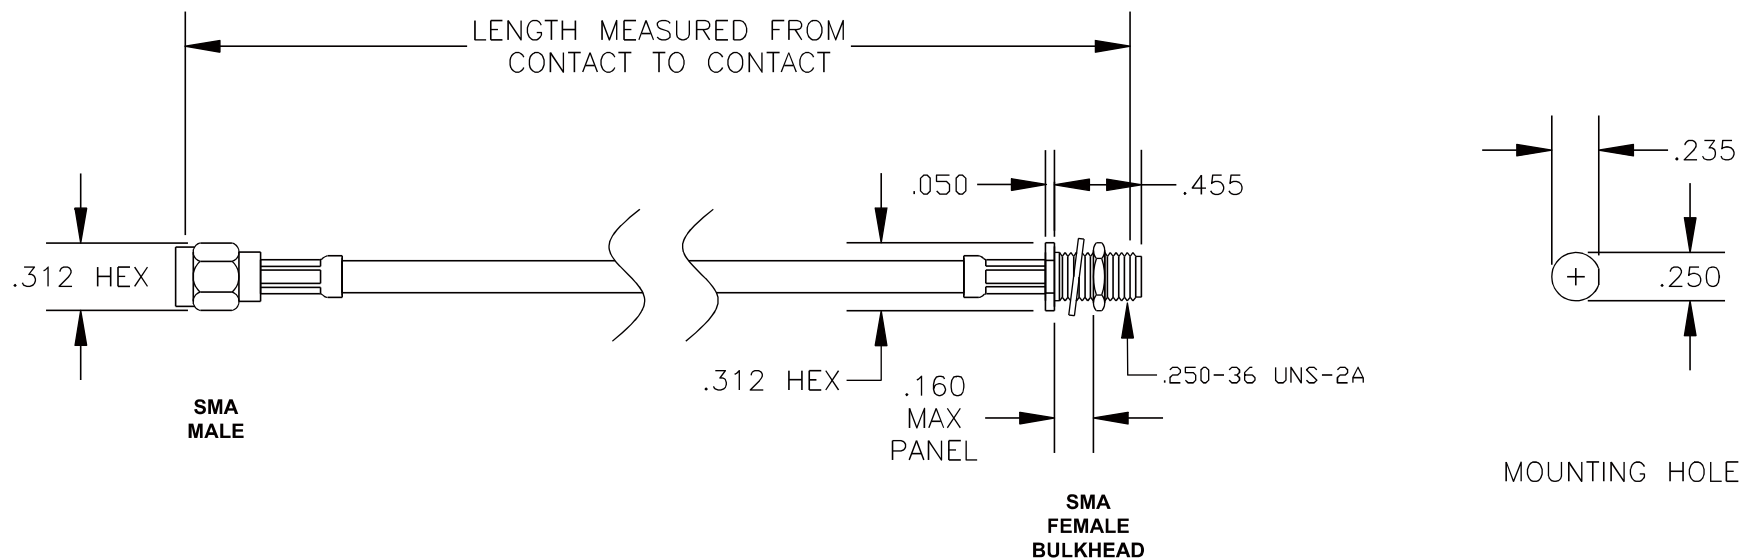

COMPONENTS	IMPEDANCE
SMA MALE	50 OHM
SMA FEMALE BULKHEAD	50 OHM
RG142B/U	50 OHM

Standard Lengths	
-30	30CM
-60	60CM
-90	90CM
-120	120CM
-150	150CM
-XX	Custom Length centimeters

superbat
Shenzhen Superbat Electronics Co., Ltd.

RF Cable Assemblies

DWG TITLE:
AC-S01BH-S01SP-142

DES. CABLE ASSEMBLY, RG142B/U, SMA MALE TO SMA FEMALE BULKHEAD

Notes:

1. Unless otherwise specified all dimensions are nominal
2. All specifications are subject to change without notice at any time.
3. Dimensions are in inches.
4. Length tolerance is $\pm 1.5\%$ or $\pm 0.96\text{cm}$, whichever is greater.