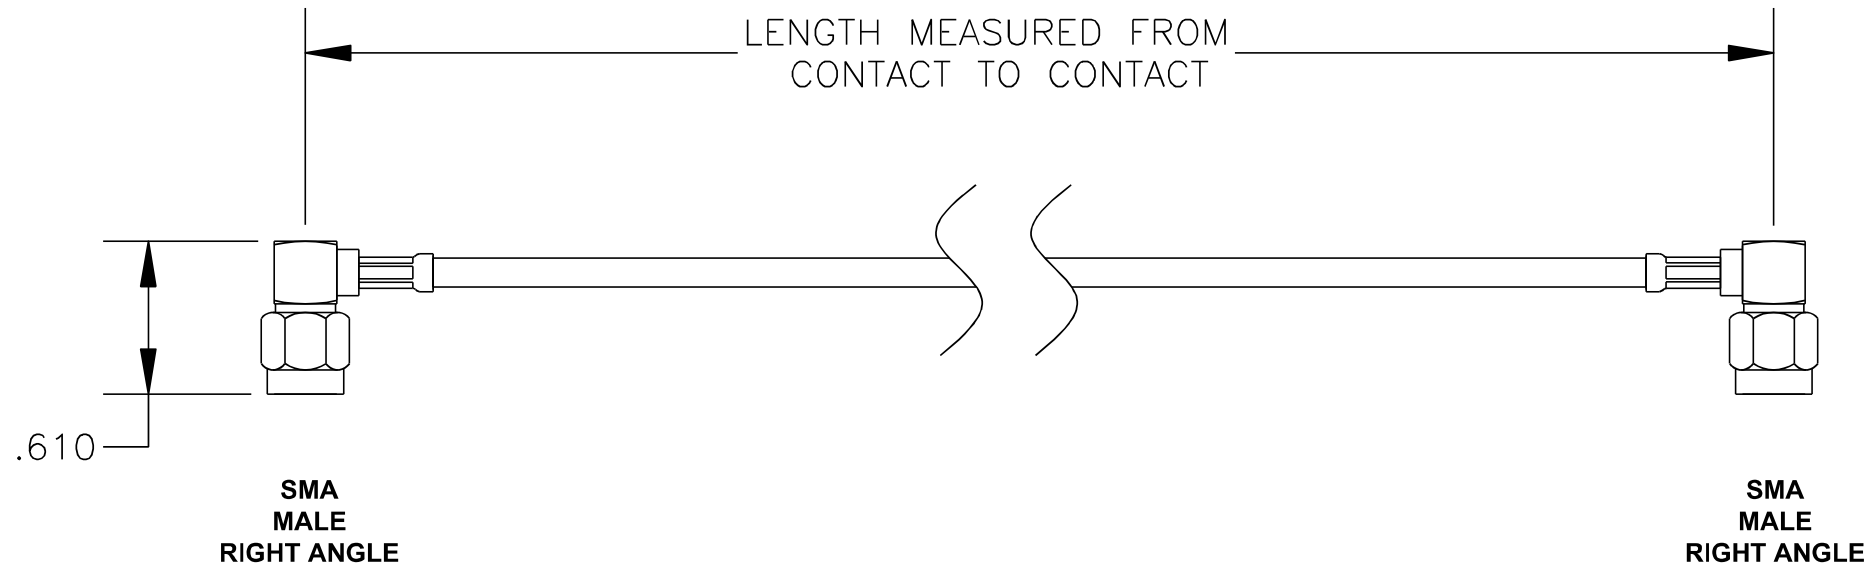

COMPONENTS	IMPEDANCE
SMA MALE RIGHT ANGLE	50 OHM
SMA MALE RIGHT ANGLE	50 OHM
RG178B/U	50 OHM

Standard Lengths	
-15	15CM
-20	20CM
-30	30CM
-50	50CM
-100	100CM
-XX	Custom Length centimeters

TEL: 86-755-25614980
 Mail box: info@superbatrf.com
 Web site: <http://www.superbatrf.com/>

Address:
 7th Floor Comprehensive Building, Jiang Hao Technology
 Industrial Park, Ji hua Rd, ShenZhen, GD, China 518129

RF Cable Assemblies

DWG TITLE: AC-S01RA-S01RA-178-15	DES. CABLE ASSEMBLY, RG178B/U, SMA MALE RIGHT ANGLE TO SMA MALE RIGHT ANGLE
---	--

- Notes:**
1. Unless otherwise specified all dimensions are nominal
 2. All specifications are subject to change without notice at any time.
 3. Dimensions are in inches.
 4. Length tolerance is $\pm 1.5\%$ or $\pm 0.96\text{cm}$, whichever is greater.