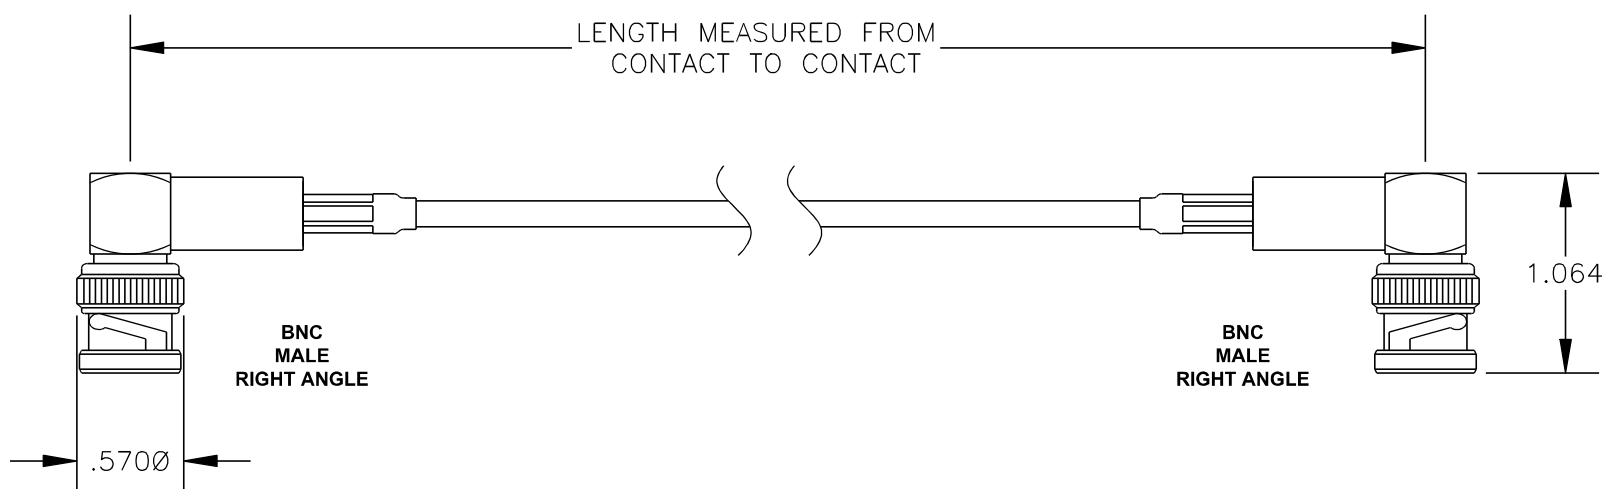

COMPONENTS	IMPEDANCE
BNC MALE RIGHT ANGLE	50 OHM
BNC MALE RIGHT ANGLE	50 OHM
RG316/U	50 OHM

Standard Lengths	
-30	30CM
-60	60CM
-90	90CM
-120	120CM
-150	150CM
-XX	Custom Length centimeters

 Shenzhen Superbat Electronics Co., Ltd.

RF Cable Assemblies

DWG TITLE:
AC-B01RA-B01RA-316-30

DES. CABLE ASSEMBLY, RG316/U, BNC MALE RIGHT ANGLE TO BNC MALE RIGHT ANGLE

Notes:

1. Unless otherwise specified all dimensions are nominal
2. All specifications are subject to change without notice at any time.
3. Dimensions are in inches.
4. Length tolerance is $\pm 1.5\%$ or $\pm 0.96\text{cm}$, whichever is greater.